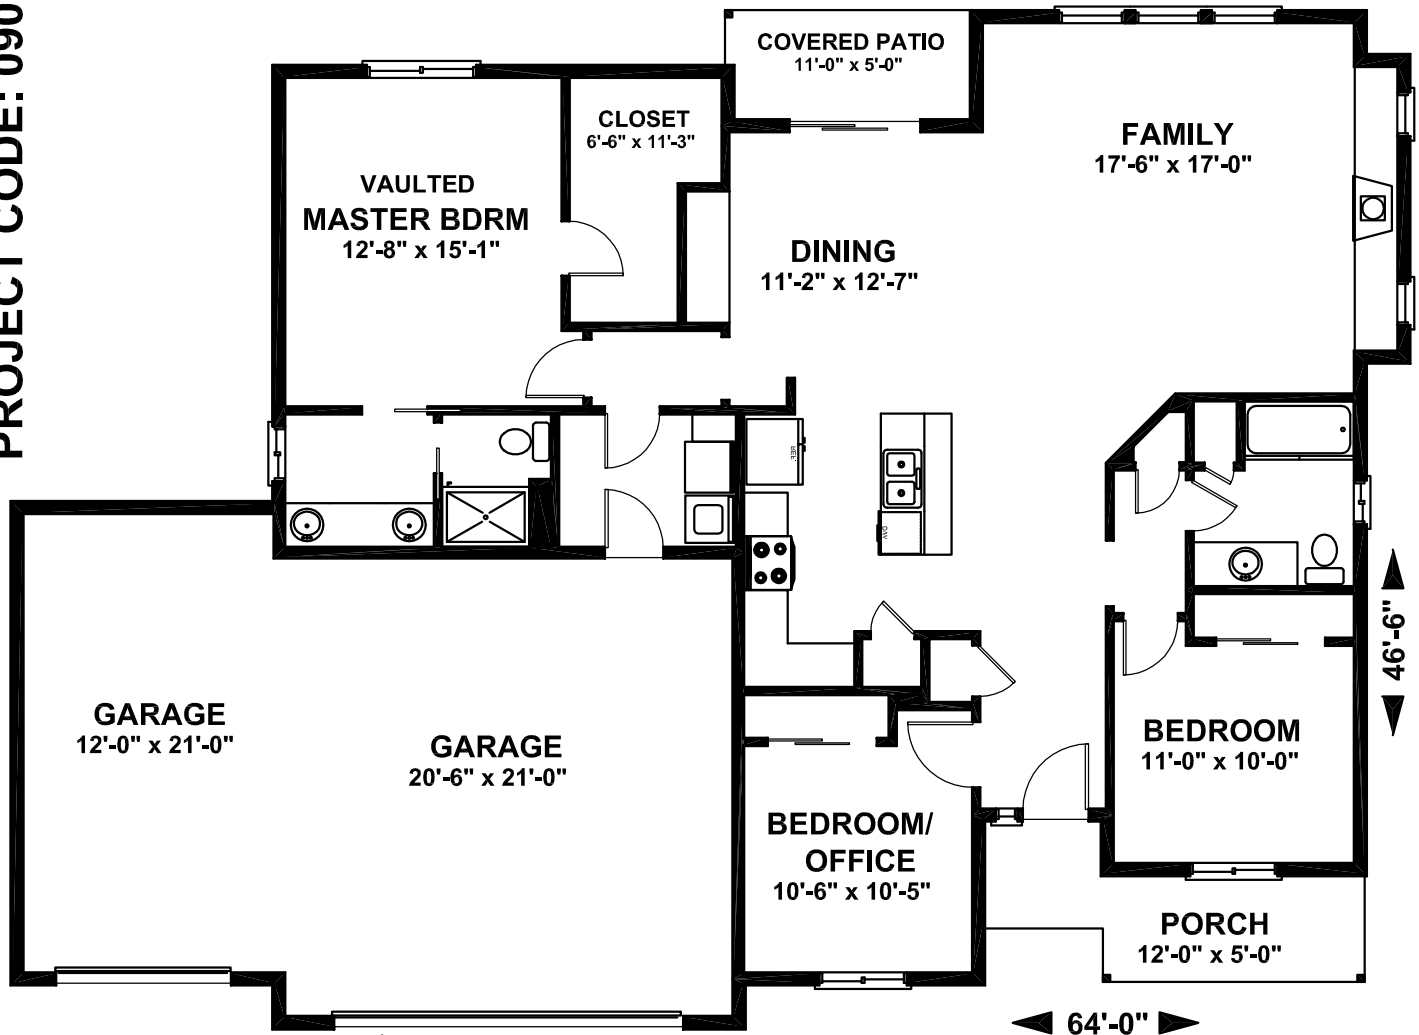

PLAN: THE KENSINGTON (GAR - L)

COHO CT - LOT # 14
PROJECT CODE: 09061

Planstech Design

By Robert M. Bigelow
503 201-4991
www.planstech.com

LIVING: 1622 SQ. FT.
GAR: 715 SQ. FT.