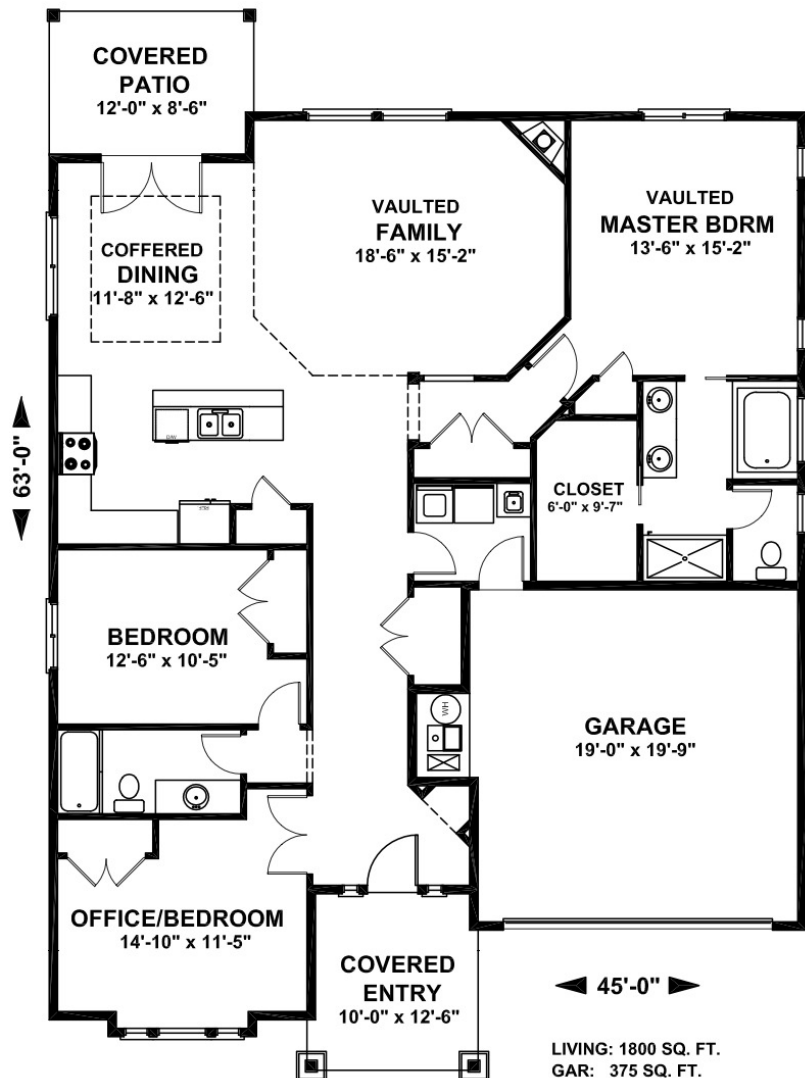

The Maridon (Modded)

1800-45W1
Project #09070

TOTAL LIVING
1800 SQ. FT.

Planstech Design

By Robert M. Bigelow

503-201-4991

www.planstech.com

© COPYRIGHT PLANSTECH DESIGN
ALL RIGHTS RESERVED.