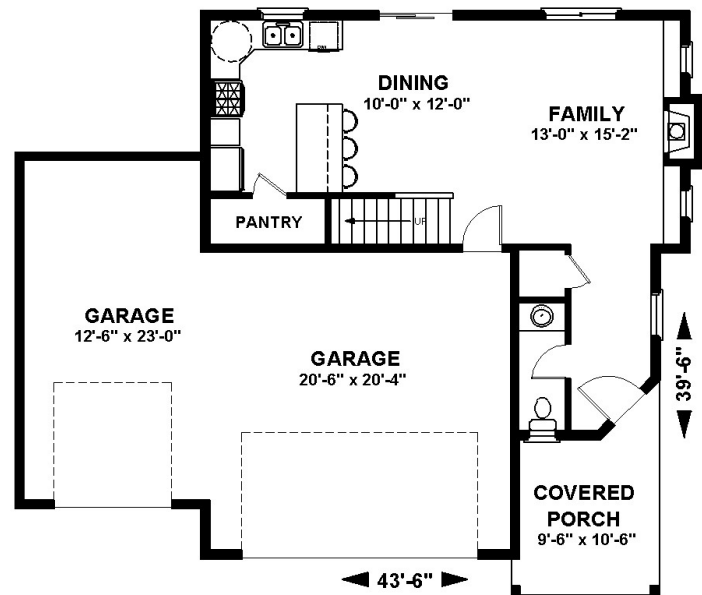

The Bellington-A (3-Car)

BONUS - 160 SQ. FT.

TOTAL LIVING - 1798 SQ. FT.

Planstech Design

By Robert M. Bigelow

503-201-4991

www.planstech.com

© COPYRIGHT PLANSTECH DESIGN
ALL RIGHTS RESERVED.