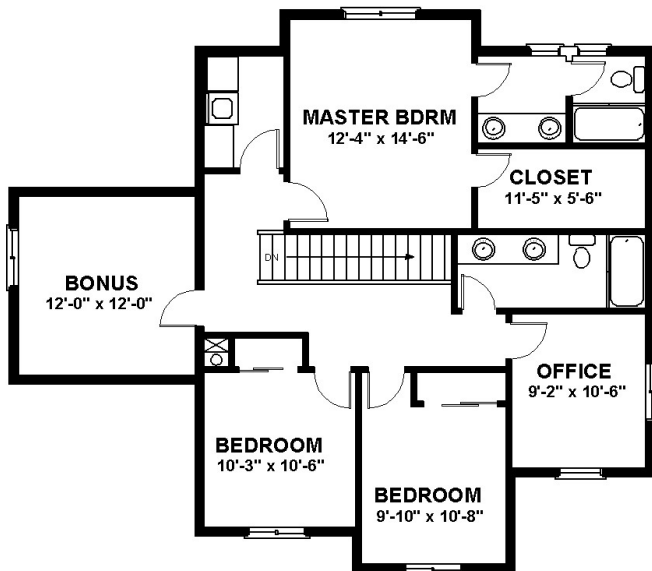

The Bellington-A (3-Car)

BONUS - 160 SQ. FT.

TOTAL LIVING - 1798 SQ. FT.

Planstech Design

By Robert M. Bigelow

503-201-4991

www.planstech.com

© COPYRIGHT PLANSTECH DESIGN
ALL RIGHTS RESERVED.