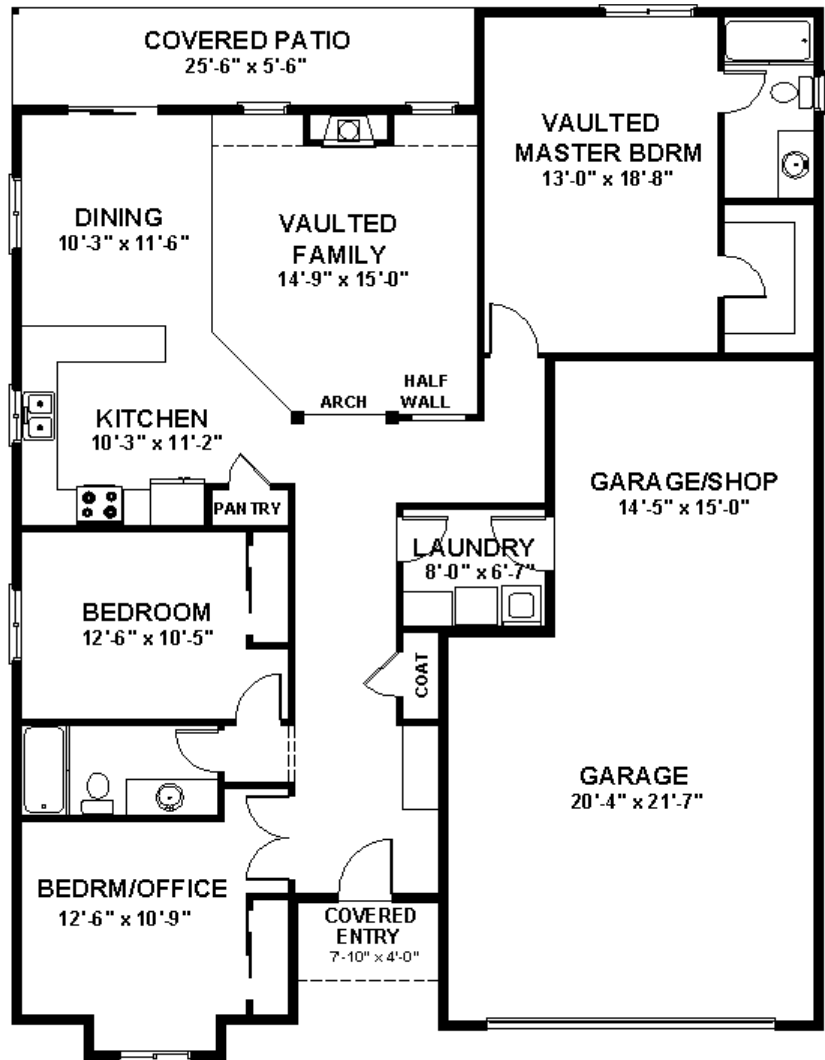

The Maridon-A

TOTAL LIVING
1672 SQ. FT.

GAR / SHOP
684 SQ. FT.

Planstech Design

By Robert M. Bigelow

503-201-4991

www.planstech.com

© COPYRIGHT PLANSTECH DESIGN
ALL RIGHTS RESERVED.