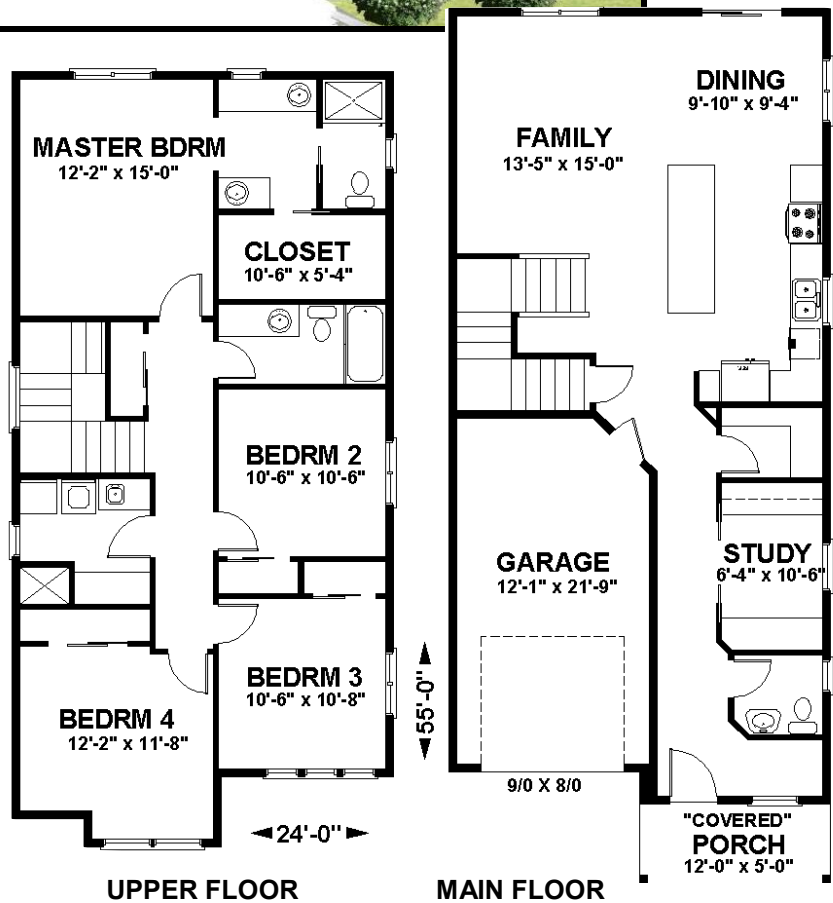

The Stateland-24A

TOTAL LIVING
1926 SQ. FT.

MAIN FLOOR
893 SQ. FT.

UPPER FLOOR
1033 SQ. FT.

Planstech Design

By Robert M. Bigelow

503-201-4991

www.planstech.com