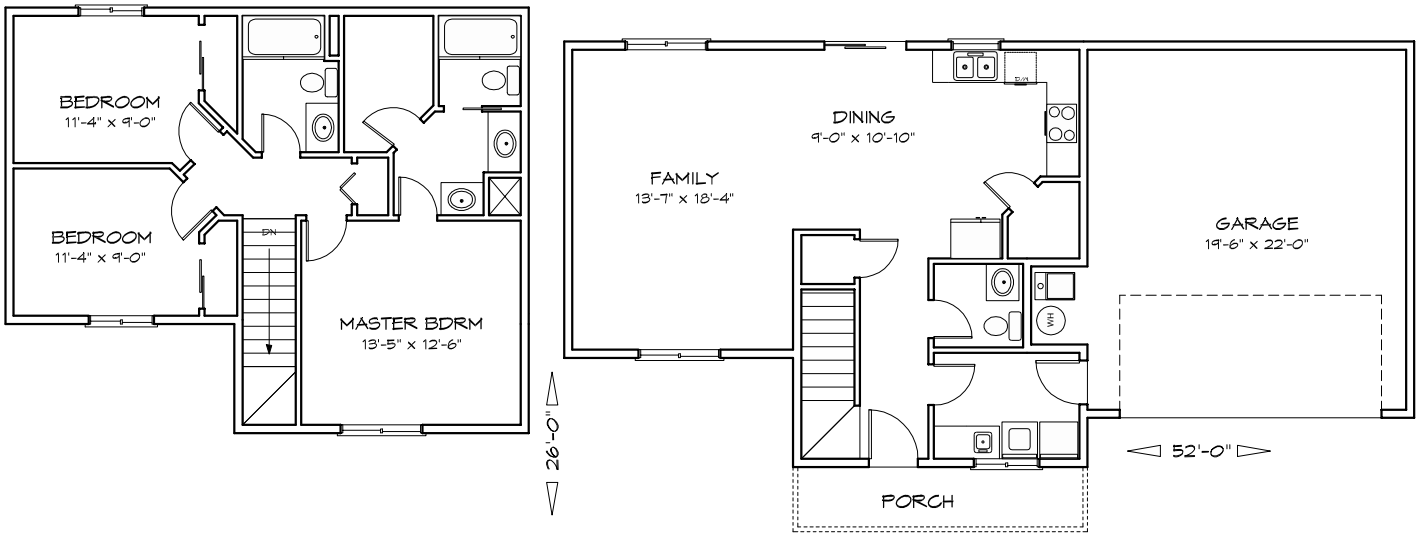

THE CARVER

1402 TOTAL S.F.

UPPER FLOOR
688 SQUARE FEET

MAIN FLOOR
714 SQUARE FEET

Planstech Design

*By Robert M. Bigelow
503 201-4991
www.planstech.com*