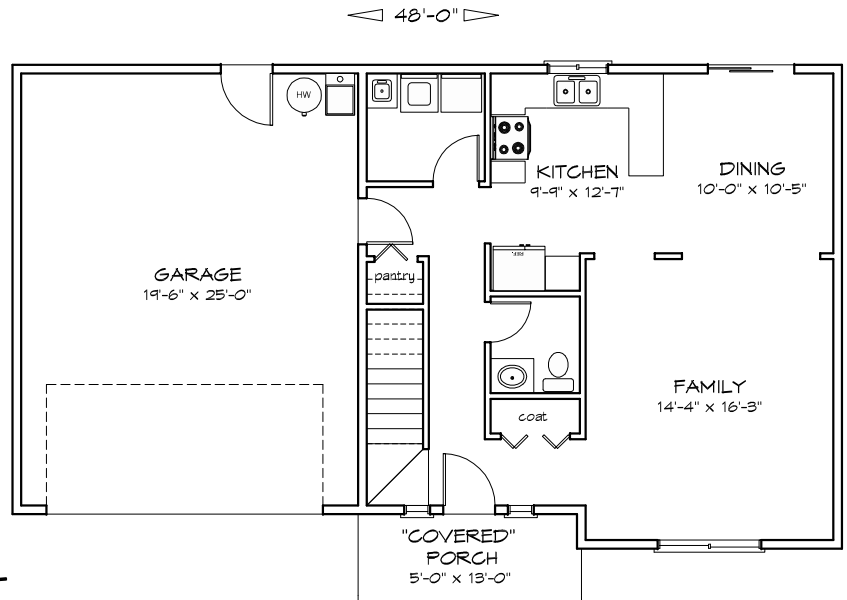

THE ESTACADE-H

1457 TOTAL S.F.

9' CEILINGS ON MAIN FLOOR

UPPER FLOOR
698 SQUARE FEET

MAIN FLOOR
743 SQUARE FEET

Planstech Design
By Robert M. Bigelow
503 201-4991
www.planstech.com