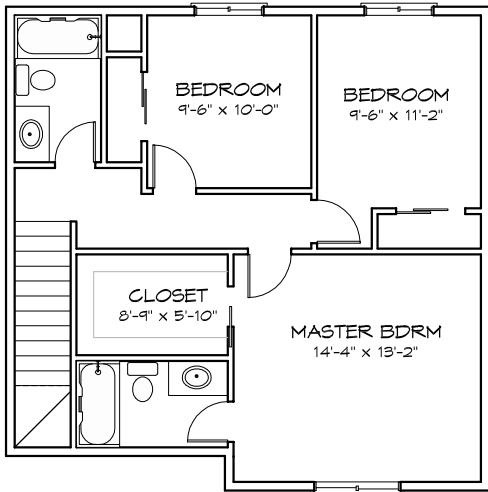

THE ESTACADE-H

1457 TOTAL S.F.

9' CEILINGS ON MAIN FLOOR

UPPER FLOOR
698 SQUARE FEET

MAIN FLOOR
743 SQUARE FEET

Planstech Design
By Robert M. Bigelow
503 201-4991
www.planstech.com