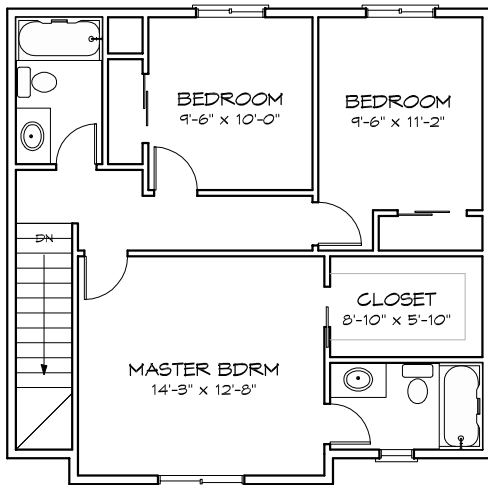

THE ESTACADE-K

1441 TOTAL S.F.

9' CEILINGS ON MAIN FLOOR

UPPER FLOOR
698 SQUARE FEET

MAIN FLOOR
743 SQUARE FEET

Planstech Design

By Robert M. Bigelow
503 201-4991
www.planstech.com