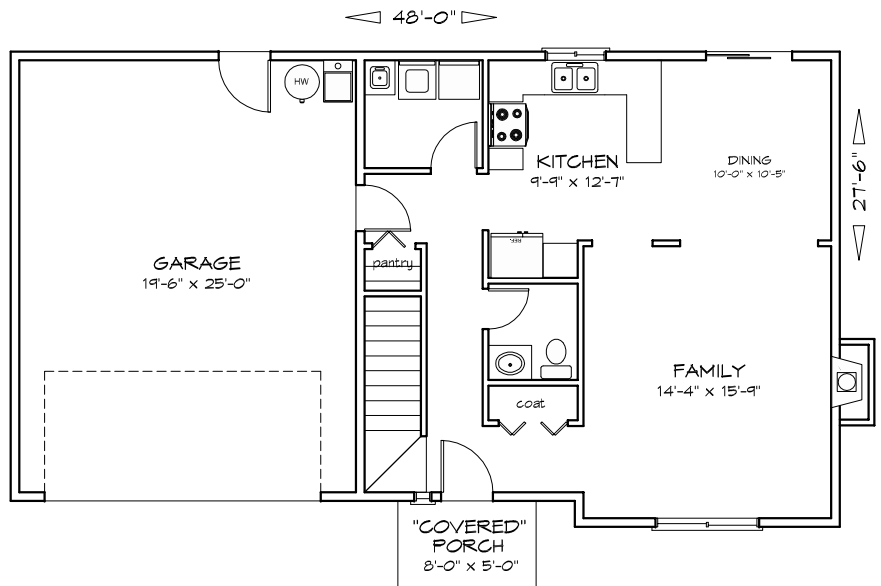

THE ESTACADE-K

1441 TOTAL S.F.

9' CEILINGS ON MAIN FLOOR

UPPER FLOOR
698 SQUARE FEET

MAIN FLOOR
743 SQUARE FEET

Planstech Design

By Robert M. Bigelow
503 201-4991
www.planstech.com