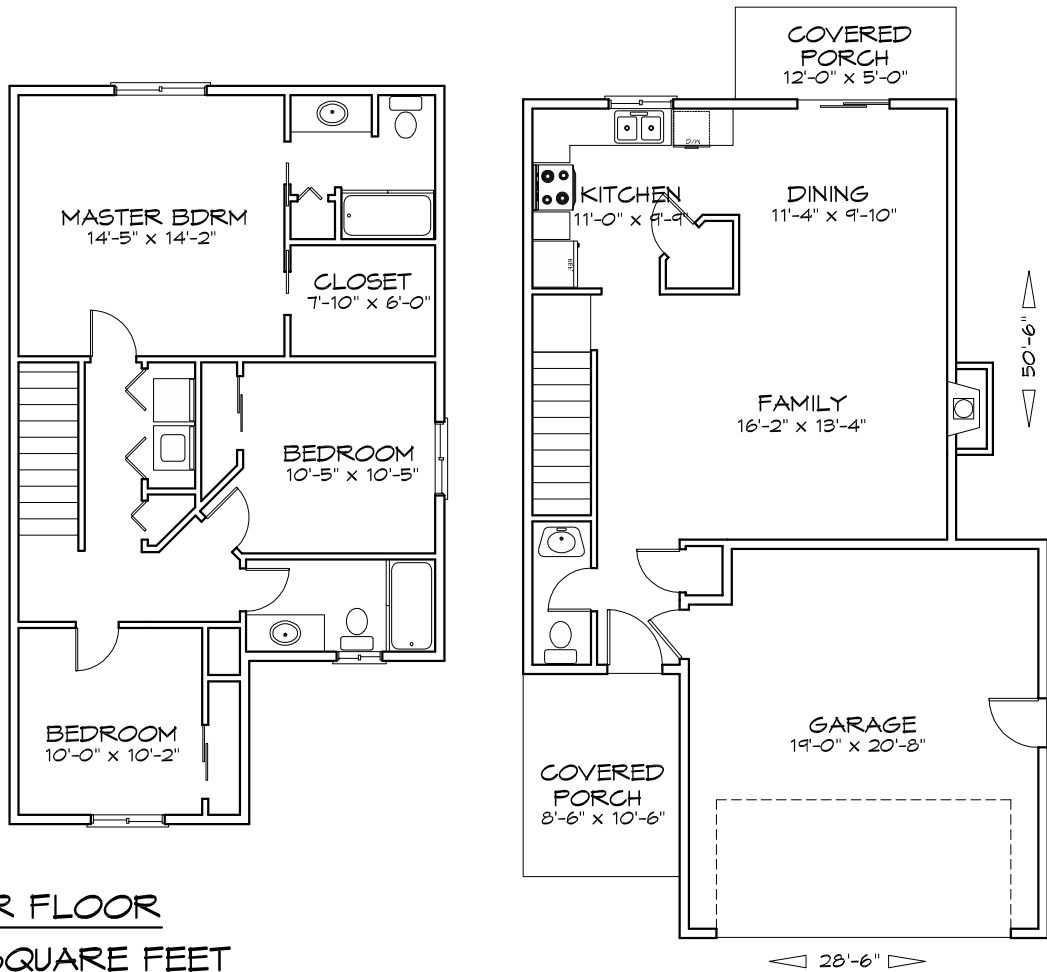

THE GRESHAM-L

1436 TOTAL SQUARE FEET

UPPER FLOOR
808 SQUARE FEET

MAIN FLOOR
628 SQUARE FEET

Planstech Design

By Robert M. Bigelow
503 201-4991
www.planstech.com