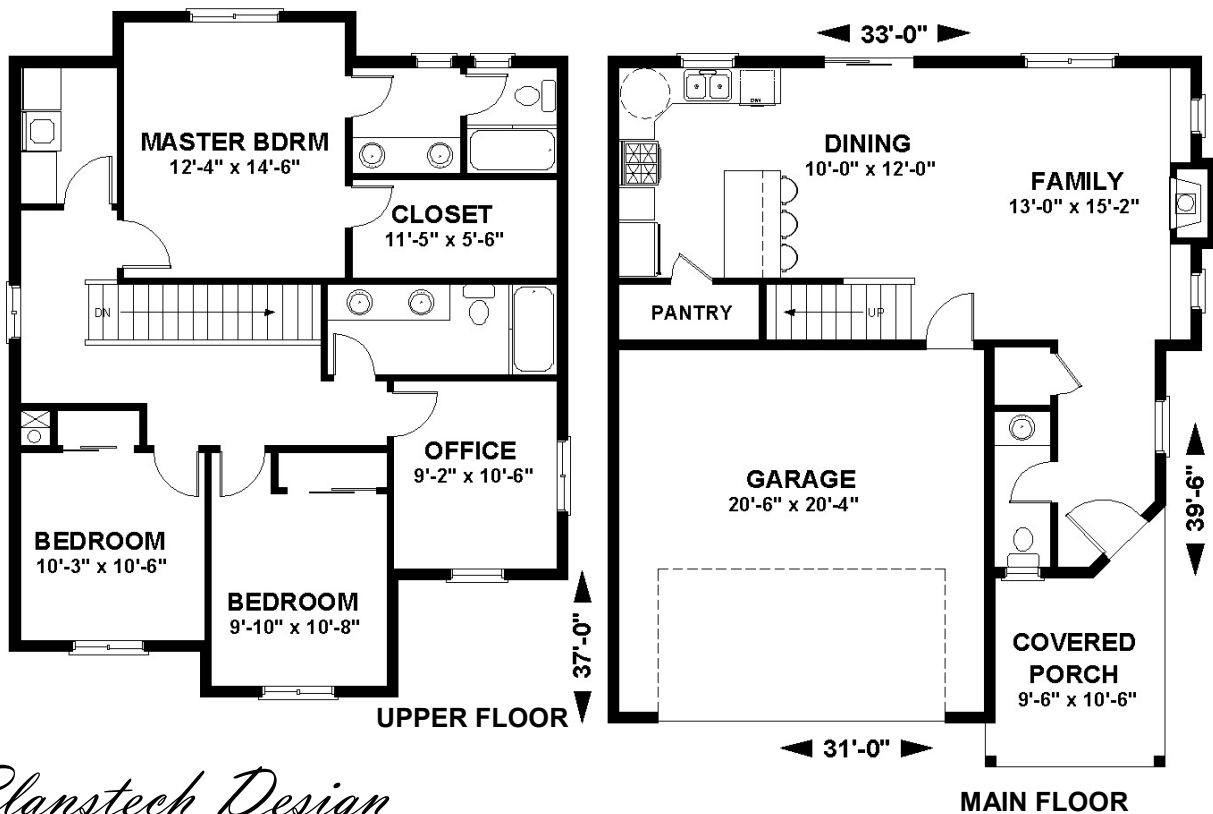

# The Bellington-A

**TOTAL LIVING**  
**1638 SQ. FT.**

**MAIN FLOOR**  
**645 SQ. FT.**

**UPPER FLOOR**  
**993 SQ. FT.**

*Planstech Design*

*By Robert M. Bigelow*

*503-201-4991*

*www.planstech.com*