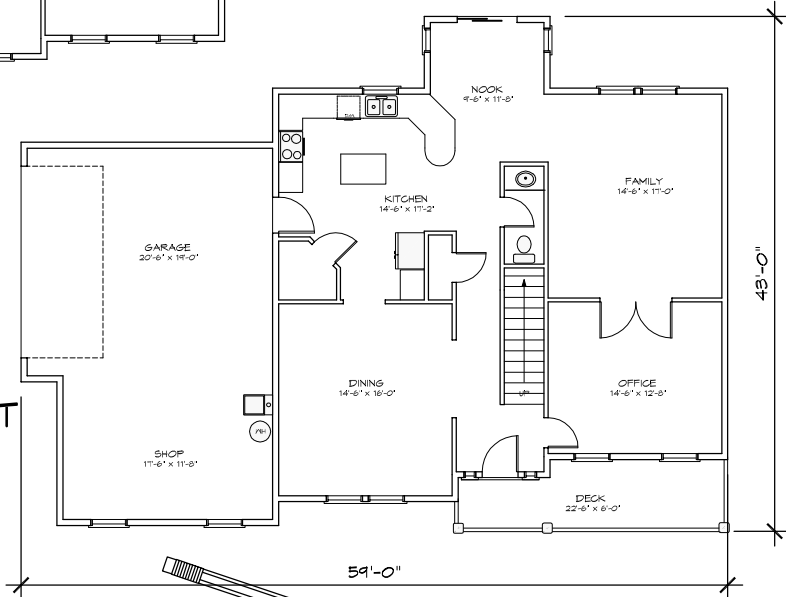

THE ALDERWOOD-F

2480 TOTAL S.F.

9' CEILINGS ON MAIN FLOOR

UPPER FLOOR
1182 SQUARE FEET

MAIN FLOOR
1298 SQUARE FEET

Planstech Design

By Robert M. Bigelow

503.201.4991