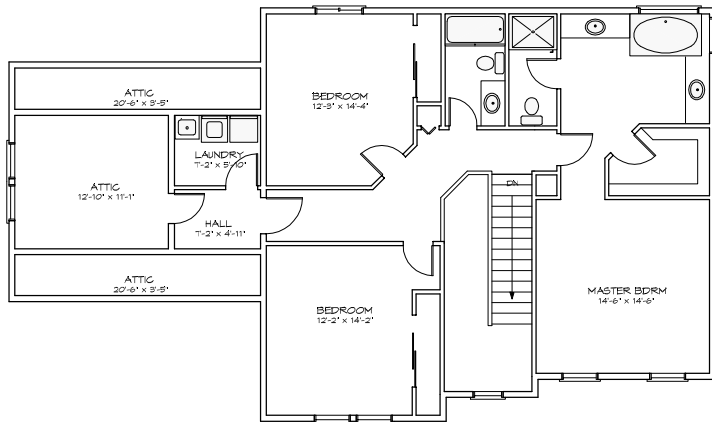

THE ALDERWOOD-F

2480 TOTAL S.F.

9' CEILINGS ON MAIN FLOOR

UPPER FLOOR
1182 SQUARE FEET

MAIN FLOOR
1298 SQUARE FEET

Planstech Design

By Robert M. Bigelow

503.201.4991