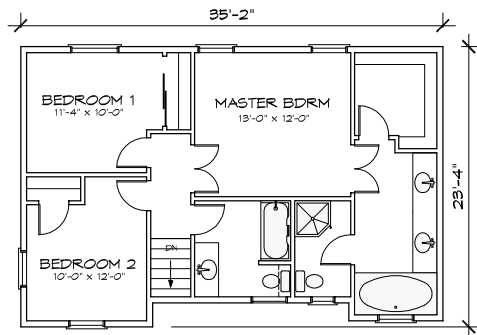

THE APPLETON

1899 TOTAL SQUARE FEET

9' CEILINGS ON MAIN FLOOR

UPPER FLOOR

763 SQUARE FEET

MAIN FLOOR

1136 SQUARE FEET

Planstech Design