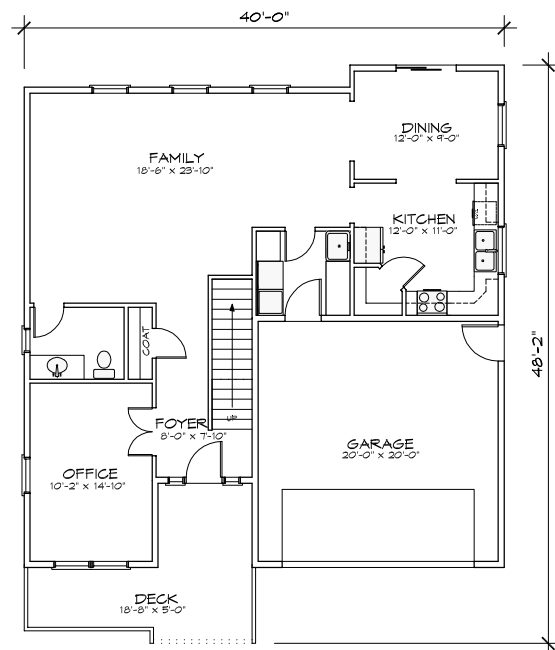

THE APPLETON

1899 TOTAL SQUARE FEET

9' CEILINGS ON MAIN FLOOR

UPPER FLOOR

763 SQUARE FEET

MAIN FLOOR

1136 SQUARE FEET

Planstech Design