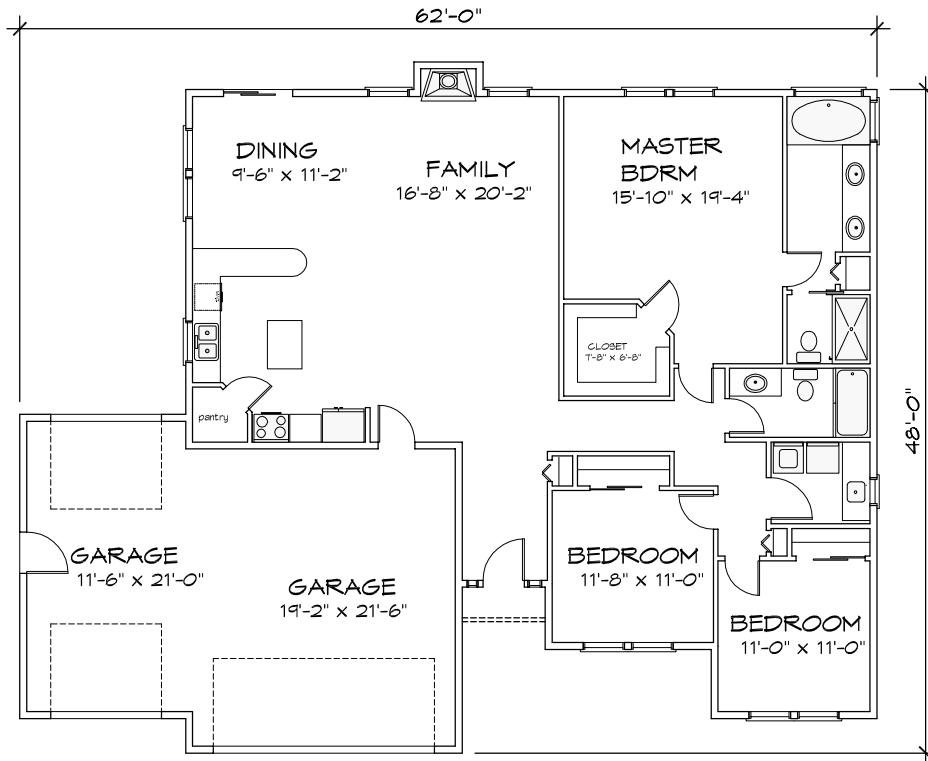

# THE BRIGHTON-A

1790 TOTAL SQUARE FEET

9' CEILINGS ON MAIN FLOOR

*Planstech Design*

*By Robert M. Bigelow*

*503 201-4991*

*www.planstech.com*