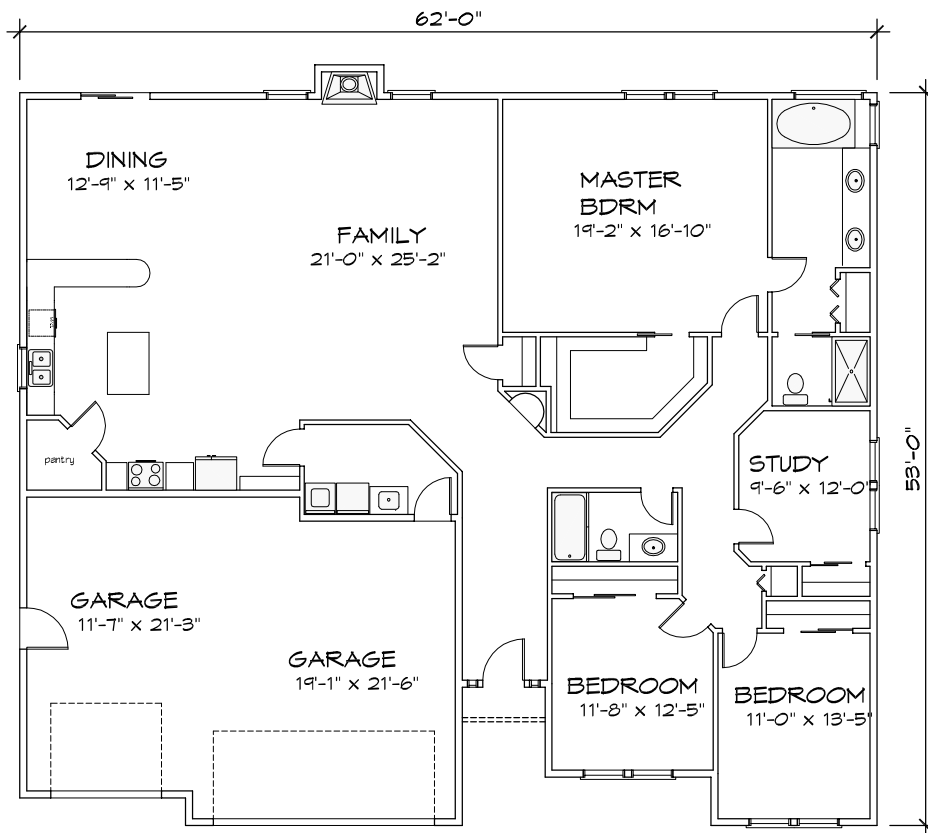

# THE BRIGHTON-E

2448 TOTAL SQUARE FEET

9' CEILINGS ON MAIN FLOOR

*Planstech Design*

*By Robert M. Bigelow*

*503 201-4991*

*www.planstech.com*