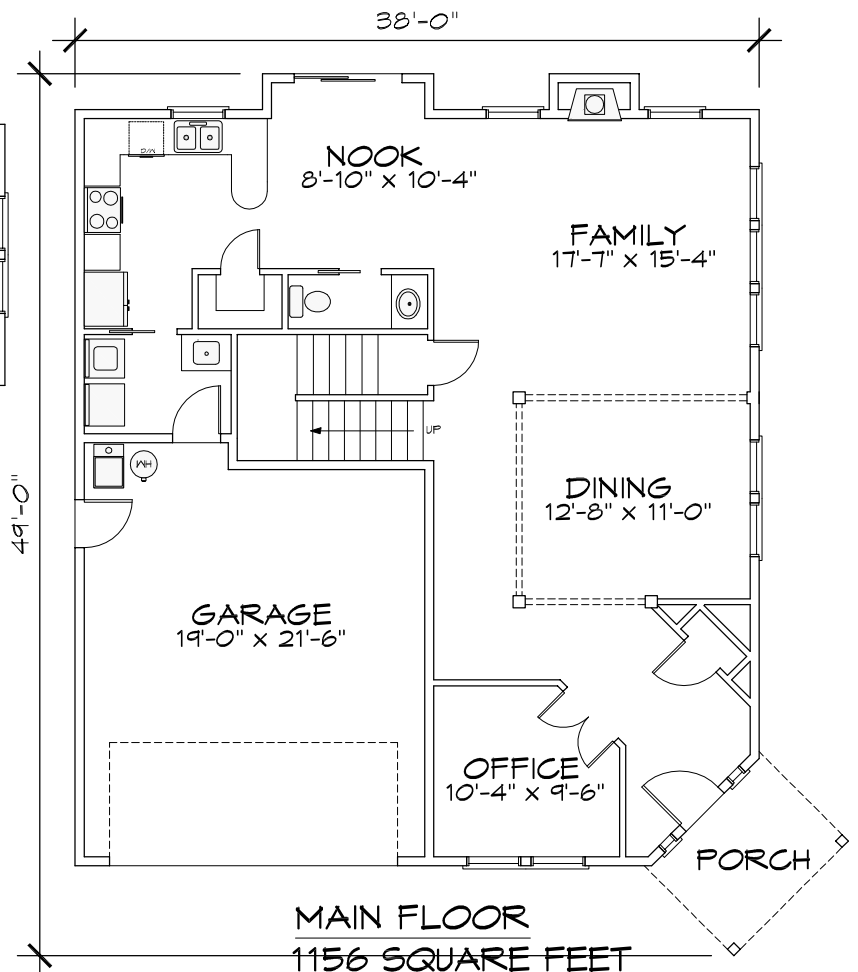

THE CLEARBROOK-K

2193 TOTAL SQUARE FEET

9' CEILINGS ON MAIN FLOOR

UPPER FLOOR
1037 SQUARE FEET

MAIN FLOOR
1156 SQUARE FEET

Planstech Design

By Robert M. Bigelow

503 201-4991