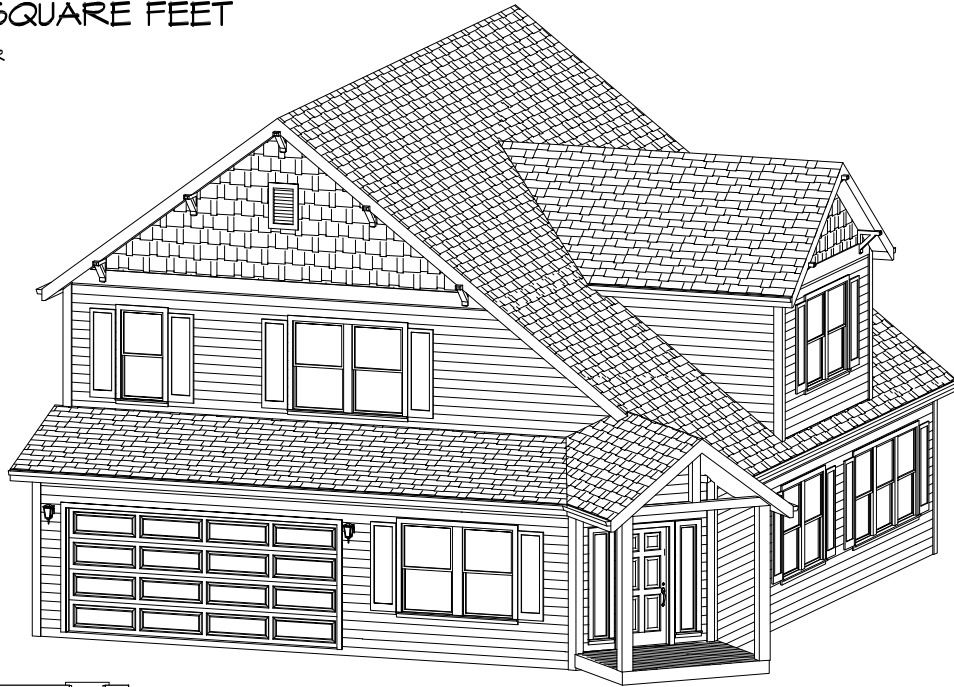

THE CLEARBROOK-K

2193 TOTAL SQUARE FEET

9' CEILINGS ON MAIN FLOOR

UPPER FLOOR
1037 SQUARE FEET

MAIN FLOOR
1156 SQUARE FEET

Planstech Design

By Robert M. Bigelow

503 201-4991