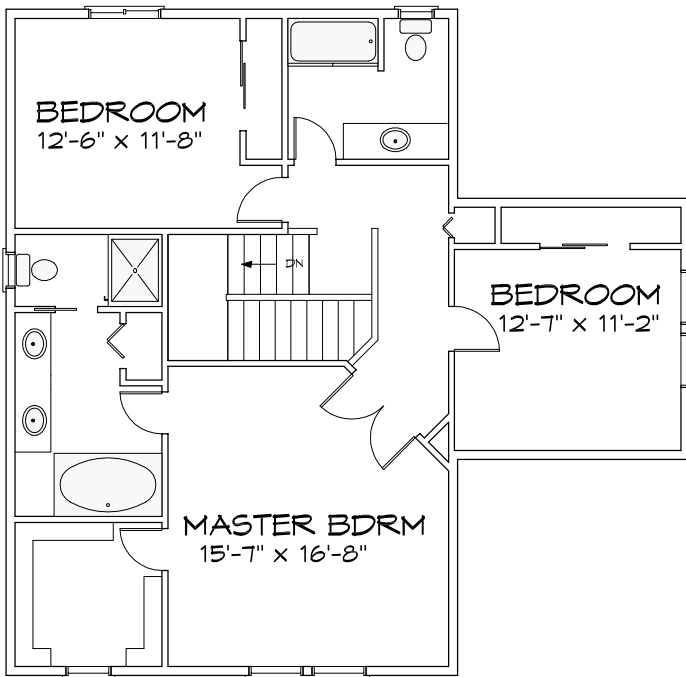

THE CLEARBROOK-K

2193 TOTAL SQUARE FEET

9' CEILINGS ON MAIN FLOOR

UPPER FLOOR
1037 SQUARE FEET

MAIN FLOOR
1156 SQUARE FEET

Planstech Design

By Robert M. Bigelow

503 201-4991