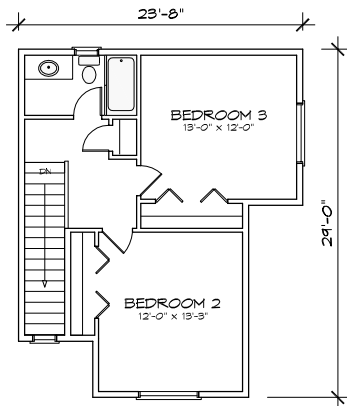

THE EDDINGTON B

2159 TOTAL SQUARE FEET

9' CEILINGS ON MAIN FLOOR

UPPER FLOOR

529 SQUARE FEET

MAIN FLOOR

1630 SQUARE FEET

Planstech Design