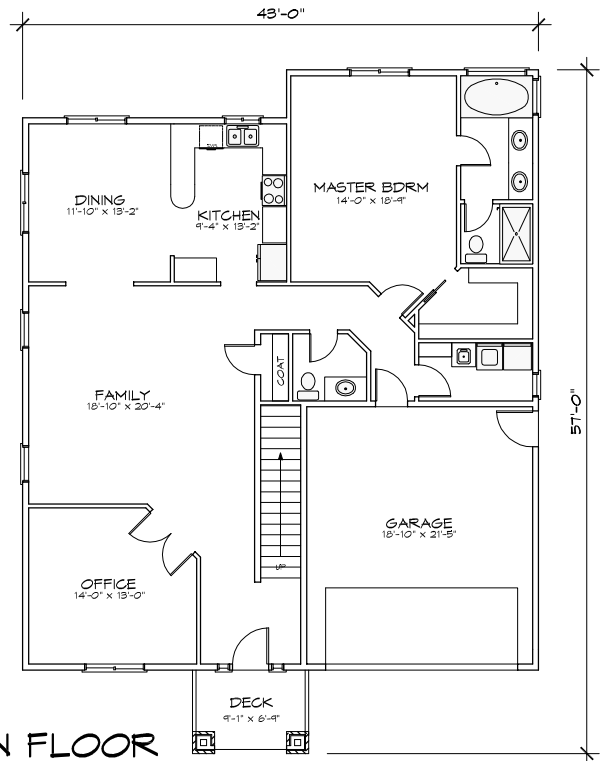

THE EDDINGTON B

2159 TOTAL SQUARE FEET

9' CEILINGS ON MAIN FLOOR

UPPER FLOOR

529 SQUARE FEET

MAIN FLOOR

1630 SQUARE FEET

Planstech Design