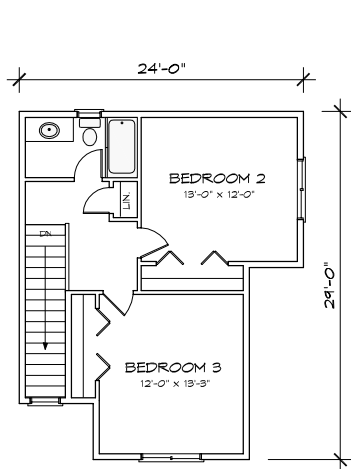

THE EDDINGTON

2159 TOTAL SQUARE FEET

9' CEILINGS ON MAIN FLOOR

UPPER FLOOR

529 SQUARE FEET

MAIN FLOOR

1630 SQUARE FEET

Planstech Design