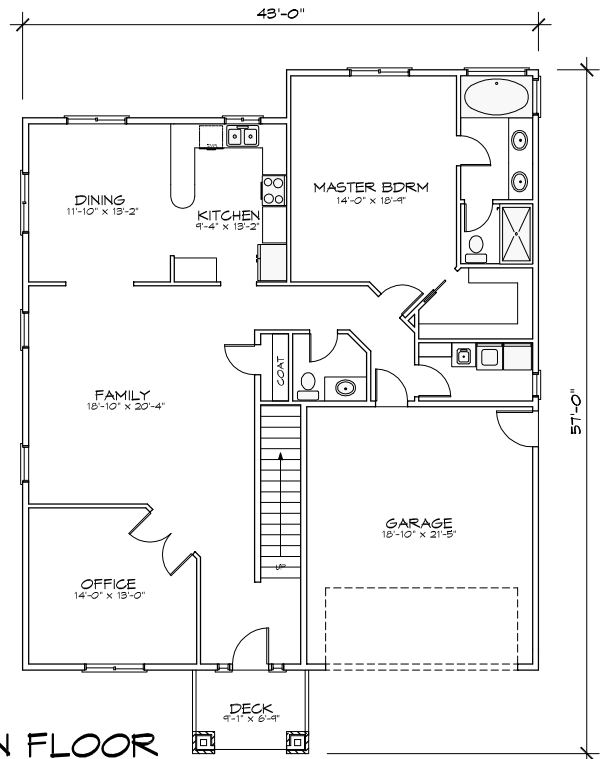

THE EDDINGTON

2159 TOTAL SQUARE FEET

9' CEILINGS ON MAIN FLOOR

UPPER FLOOR

529 SQUARE FEET

MAIN FLOOR

1630 SQUARE FEET

Planstech Design