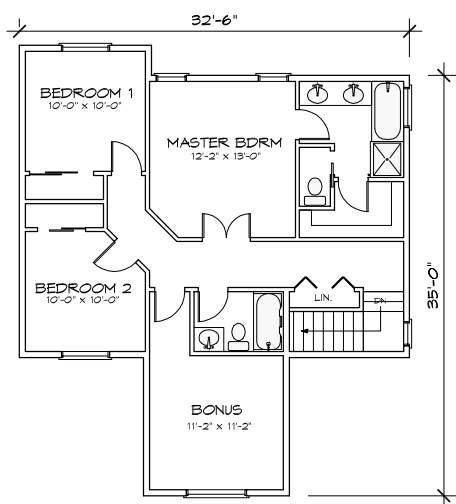

THE ELDON-C

1980 TOTAL SQUARE FEET

9' CEILINGS ON MAIN FLOOR

UPPER FLOOR

731 SQUARE FEET

BONUS

142 SQUARE FEET

MAIN FLOOR

1107 SQUARE FEET

Planstech Design

By Robert M. Bigelow

Tel. 503 201-4991 - P.O. Box 370 Oregon City, OR 97045

www.planstech.com