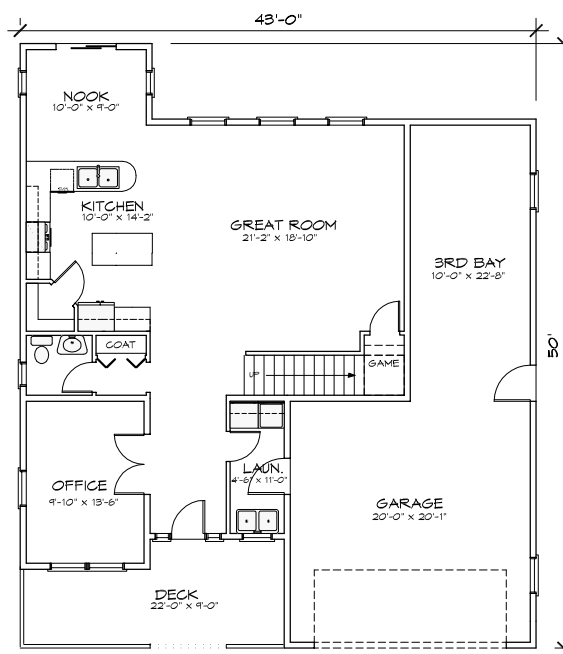

THE ELDON-C

1980 TOTAL SQUARE FEET

9' CEILINGS ON MAIN FLOOR

UPPER FLOOR

731 SQUARE FEET

BONUS

142 SQUARE FEET

MAIN FLOOR

1107 SQUARE FEET

Planstech Design

By Robert M. Bigelow

Tel. 503 201-4991 - P.O. Box 370 Oregon City, OR 97045

www.planstech.com