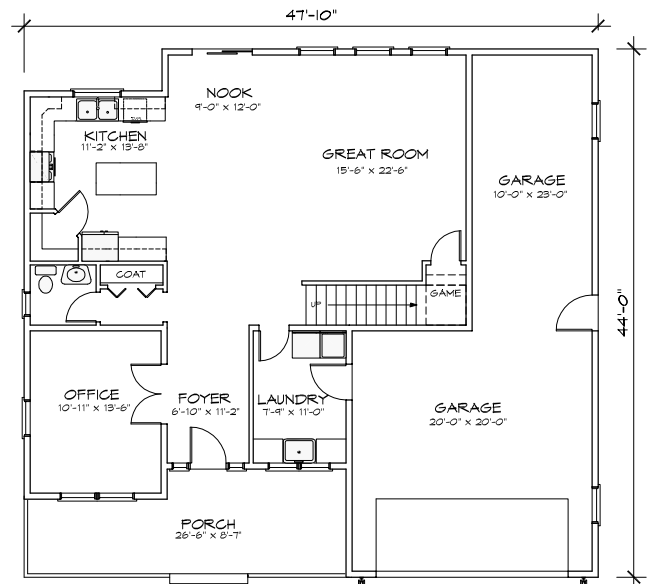

THE ELDON

2171 TOTAL SQUARE FEET

9' CEILINGS ON MAIN FLOOR

UPPER FLOOR

815 SQUARE FEET

BONUS

187 SQUARE FEET

MAIN FLOOR

1169 SQUARE FEET

Planstech Design

By Robert M. Bigelow

Tel. 503 201-4991 - P.O. Box 370 Oregon City, OR 97045

www.planstech.com