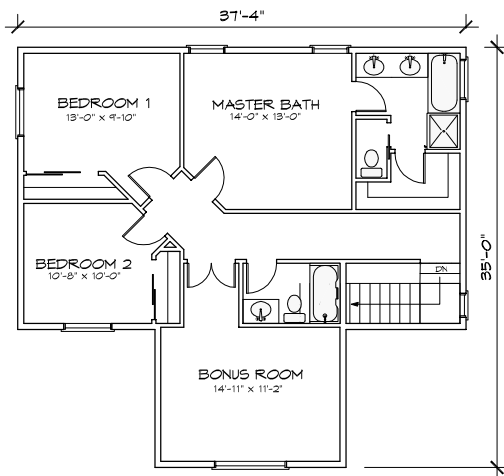

THE ELDON

2171 TOTAL SQUARE FEET

9' CEILINGS ON MAIN FLOOR

UPPER FLOOR

815 SQUARE FEET

BONUS

187 SQUARE FEET

MAIN FLOOR

1169 SQUARE FEET

Planstech Design

By Robert M. Bigelow

Tel. 503 201-4991 - P.O. Box 370 Oregon City, OR 97045

www.planstech.com