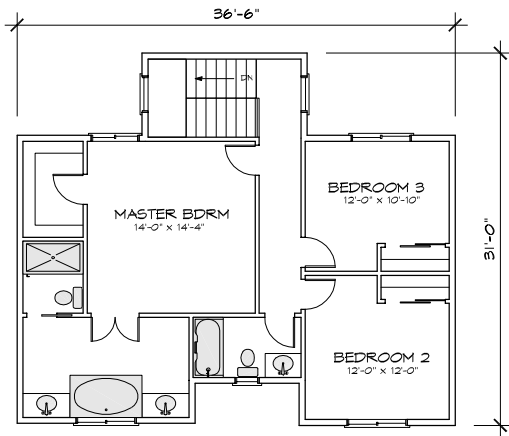

# THE FAIRMONT

1903 TOTAL SQUARE FEET

9' CEILINGS ON MAIN FLOOR

## UPPER FLOOR

874 SQUARE FEET