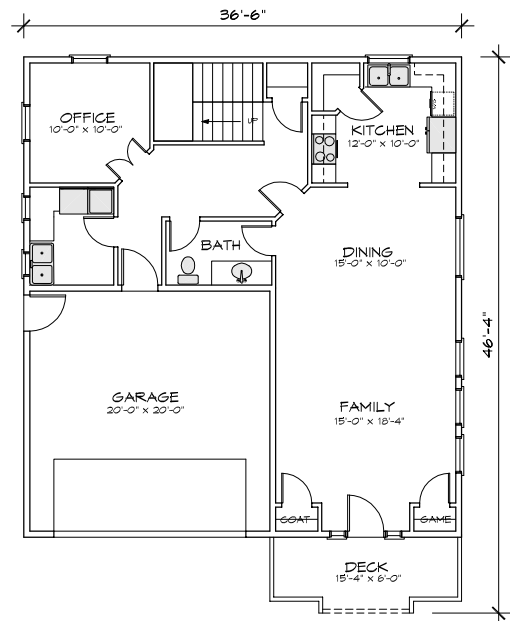

# THE FAIRMONT

1903 TOTAL SQUARE FEET

9' CEILINGS ON MAIN FLOOR

## UPPER FLOOR

874 SQUARE FEET

## MAIN FLOOR

1029 SQUARE FEET

*Planstech Design*

*By Robert M. Bigelow*

*Tel. 503 201-4991 - P.O. Box 370 Oregon City, OR 97045*

*www.planstech.com*