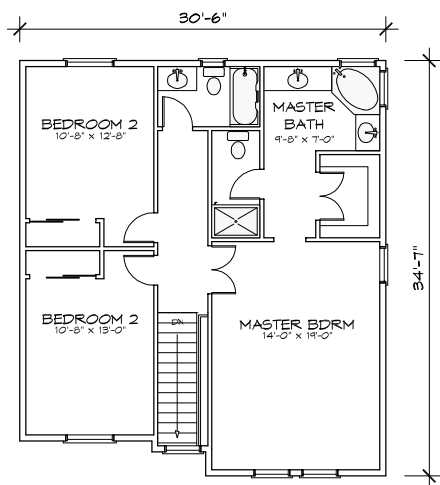

THE FREEMONT-B

2061 TOTAL SQUARE FEET

9' CEILINGS ON MAIN FLOOR

UPPER FLOOR

960 SQUARE FEET

MAIN FLOOR

1101 SQUARE FEET

Planstech Design