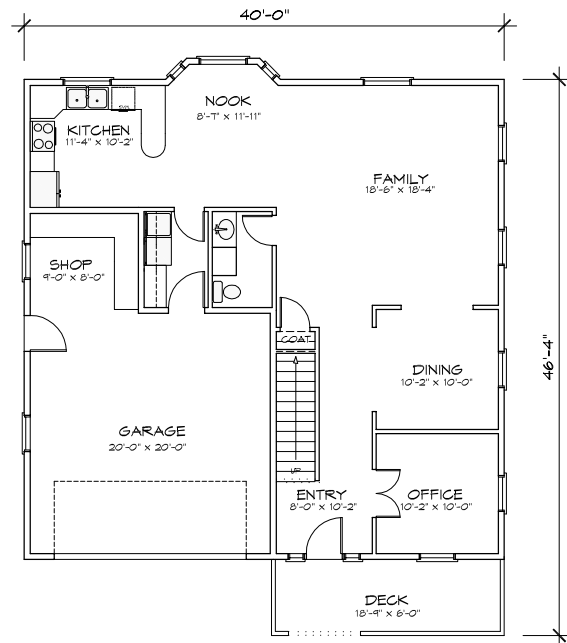

THE FREEMONT-B

2061 TOTAL SQUARE FEET

9' CEILINGS ON MAIN FLOOR

UPPER FLOOR

960 SQUARE FEET

MAIN FLOOR

1101 SQUARE FEET

Planstech Design