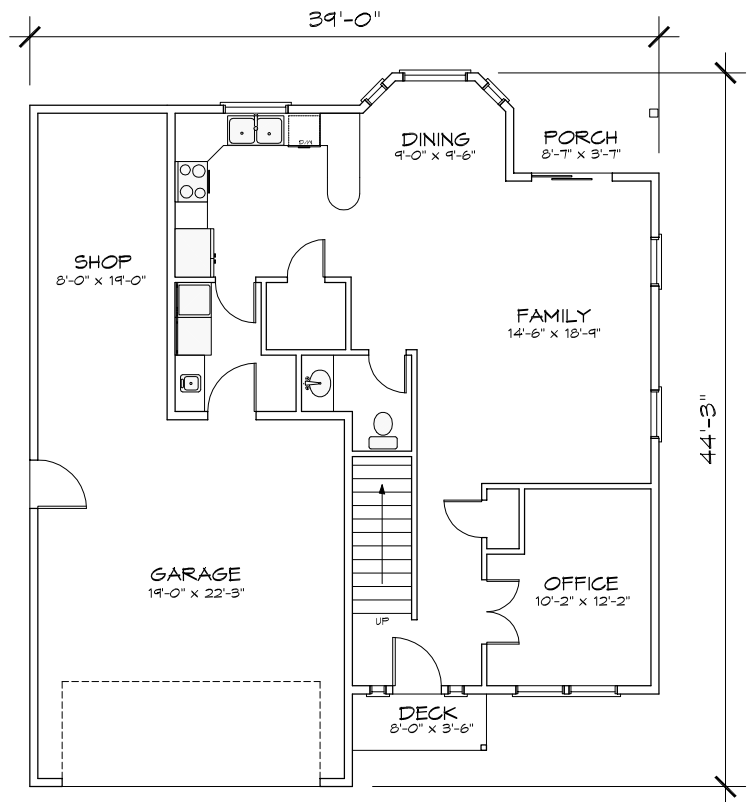

# THE FREEMONT-F

1690 TOTAL SQUARE FEET

9' CEILINGS ON MAIN FLOOR

UPPER FLOOR  
800 SQUARE FEET

MAIN FLOOR  
890 SQUARE FEET

*Planstech Design*

*By Robert M. Bigelow*

*503 201-4991*