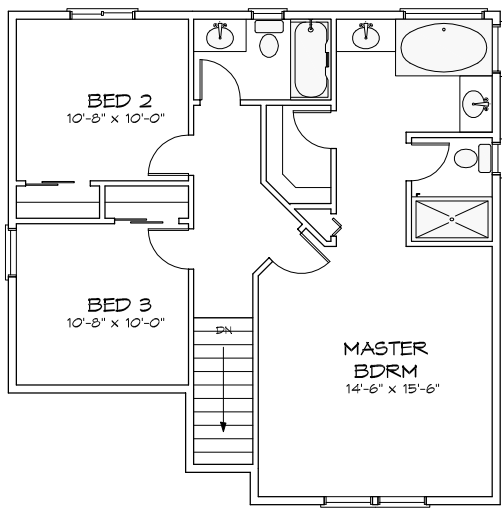

# THE FREEMONT-F

1690 TOTAL SQUARE FEET

9' CEILINGS ON MAIN FLOOR

UPPER FLOOR  
800 SQUARE FEET

MAIN FLOOR  
890 SQUARE FEET

*Planstech Design*

*By Robert M. Bigelow*

*503 201-4991*