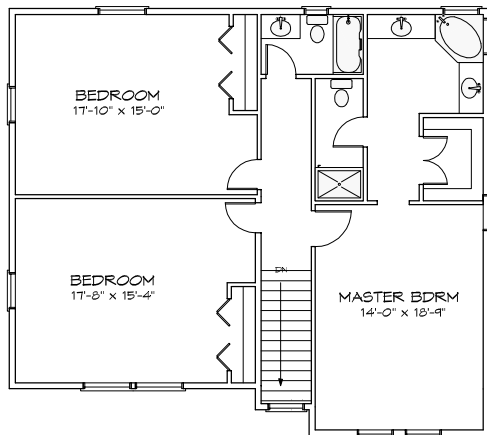

THE FREEMONT-C

2376 TOTAL SQUARE FEET

9' CEILINGS ON MAIN FLOOR

UPPER FLOOR
1275 SQUARE FEET

MAIN FLOOR
1101 SQUARE FEET

Planstech Design

By Robert M. Bigelow

Tel. 503 201-4991 - P.O. Box 370 Oregon City, OR 97045