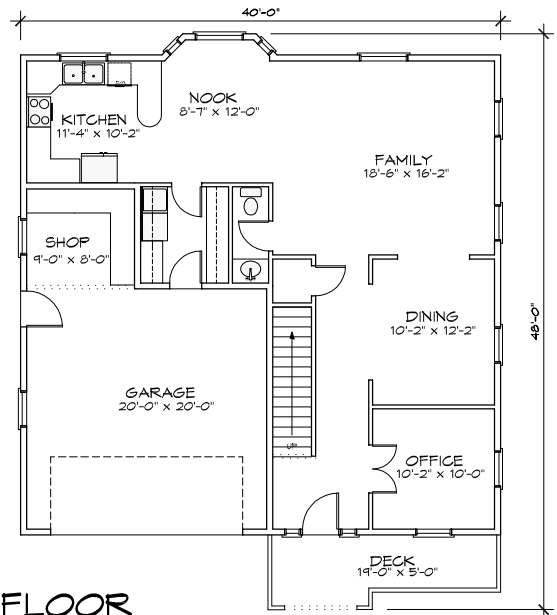

THE FREEMONT-C

2376 TOTAL SQUARE FEET

9' CEILINGS ON MAIN FLOOR

UPPER FLOOR
1275 SQUARE FEET

MAIN FLOOR
1101 SQUARE FEET

Planstech Design

By Robert M. Bigelow

Tel. 503 201-4991 - P.O. Box 370 Oregon City, OR 97045