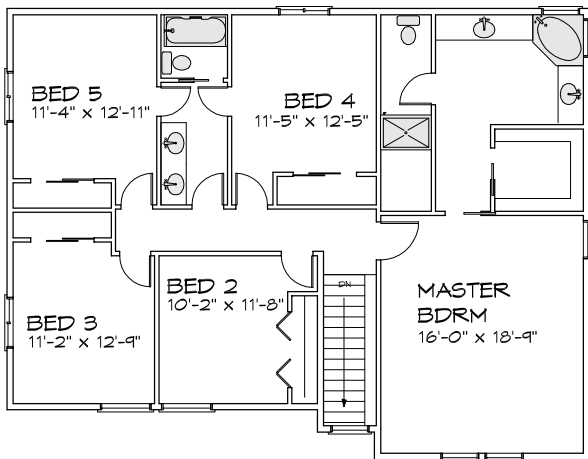

# THE FREEMONT-D

2683 TOTAL S.F.

9' CEILINGS ON MAIN FLOOR

UPPER FLOOR

1463 SQUARE FEET

MAIN FLOOR

1220 SQUARE FEET

*Planstech Design*