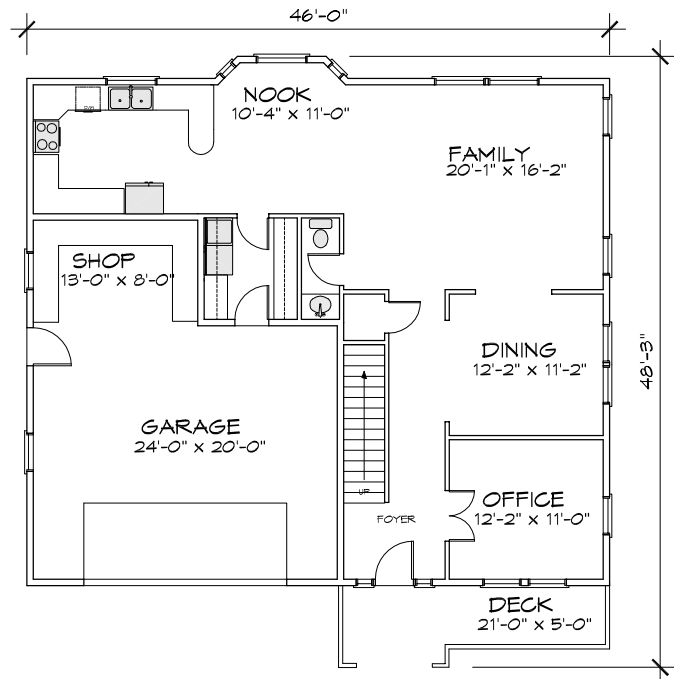

# THE FREEMONT-D

2683 TOTAL S.F.

9' CEILINGS ON MAIN FLOOR

UPPER FLOOR

1463 SQUARE FEET

MAIN FLOOR

1220 SQUARE FEET

*Planstech Design*