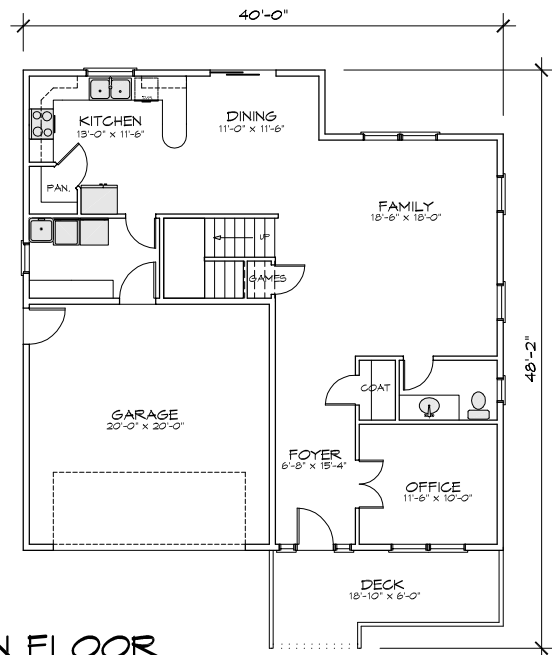

THE KINGSTON-B

1746 TOTAL SQUARE FEET

9' CEILINGS ON MAIN FLOOR

UPPER FLOOR

706 SQUARE FEET

MAIN FLOOR

1040 SQUARE FEET

Planstech Design