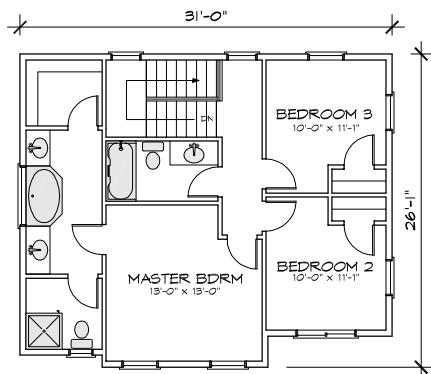

THE KINGSTON-B

1746 TOTAL SQUARE FEET

9' CEILINGS ON MAIN FLOOR

UPPER FLOOR

706 SQUARE FEET

MAIN FLOOR

1040 SQUARE FEET

Planstech Design