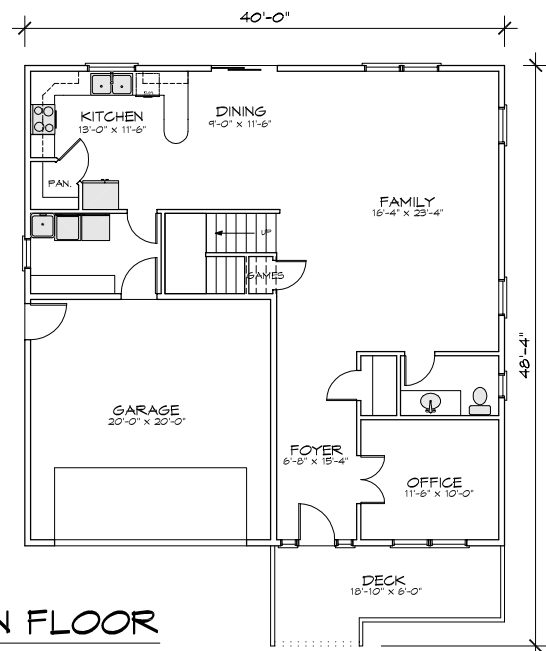

THE KINGSTON

1845 TOTAL SQUARE FEET

9' CEILINGS ON MAIN FLOOR

UPPER FLOOR
706 SQUARE FEET

MAIN FLOOR
1139 SQUARE FEET

Planstech Design

By Robert M. Bigelow

Tel. 503 201-4991 - P.O. Box 370 Oregon City, OR 97045