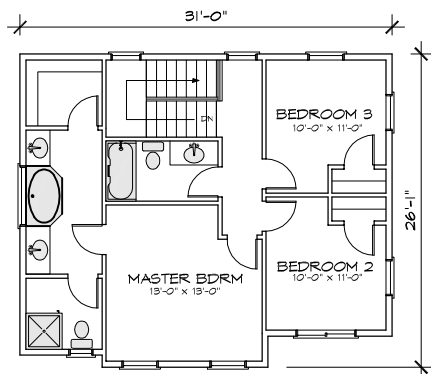

THE KINGSTON

1845 TOTAL SQUARE FEET

9' CEILINGS ON MAIN FLOOR

UPPER FLOOR
706 SQUARE FEET

MAIN FLOOR
1139 SQUARE FEET

Planstech Design

By Robert M. Bigelow

Tel. 503 201-4991 - P.O. Box 370 Oregon City, OR 97045