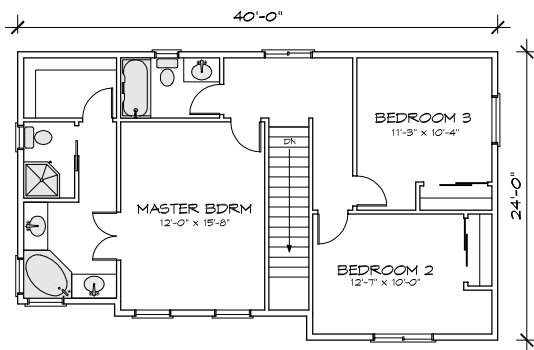

# THE LONGVIEW

1970 TOTAL SQUARE FEET

9' CEILINGS ON MAIN FLOOR

UPPER FLOOR  
843 SQUARE FEET

MAIN FLOOR  
1127 SQUARE FEET

*Planstech Design*

*By Robert M. Bigelow*

*Tel. 503 201-4991 - P.O. Box 370 Oregon City, OR 97045*