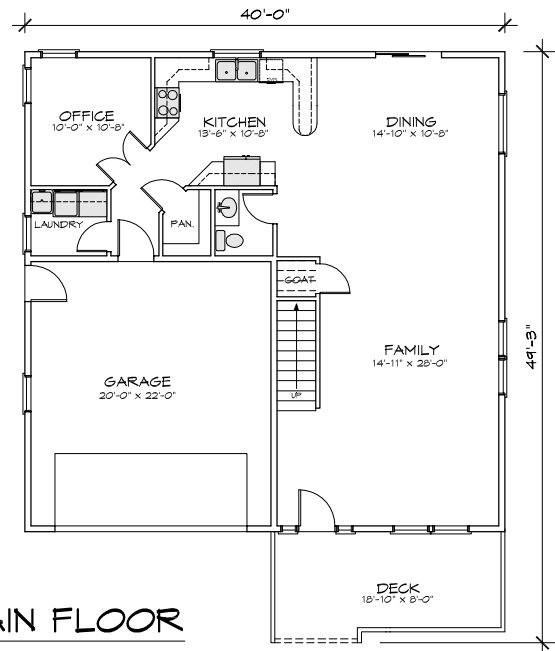

# THE LONGVIEW

1970 TOTAL SQUARE FEET

9' CEILINGS ON MAIN FLOOR

UPPER FLOOR  
843 SQUARE FEET

MAIN FLOOR  
1127 SQUARE FEET

*Planstech Design*

*By Robert M. Bigelow*

*Tel. 503 201-4991 - P.O. Box 370 Oregon City, OR 97045*