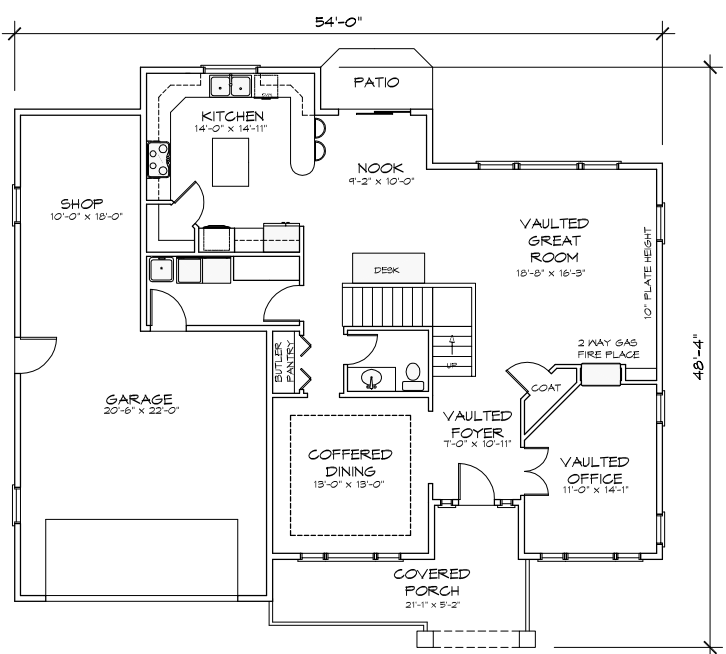

THE MADISON

2550 TOTAL SQUARE FEET

9' CEILINGS ON MAIN FLOOR

UPPER FLOOR

1196 SQUARE FEET

MAIN FLOOR

1354 SQUARE FEET

Planstech Design