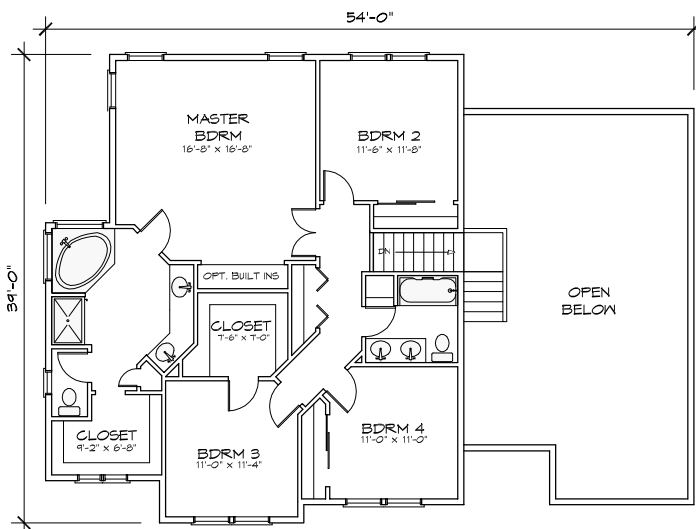

THE MADISON

2550 TOTAL SQUARE FEET

9' CEILINGS ON MAIN FLOOR

UPPER FLOOR

1196 SQUARE FEET

MAIN FLOOR

1354 SQUARE FEET

Planstech Design