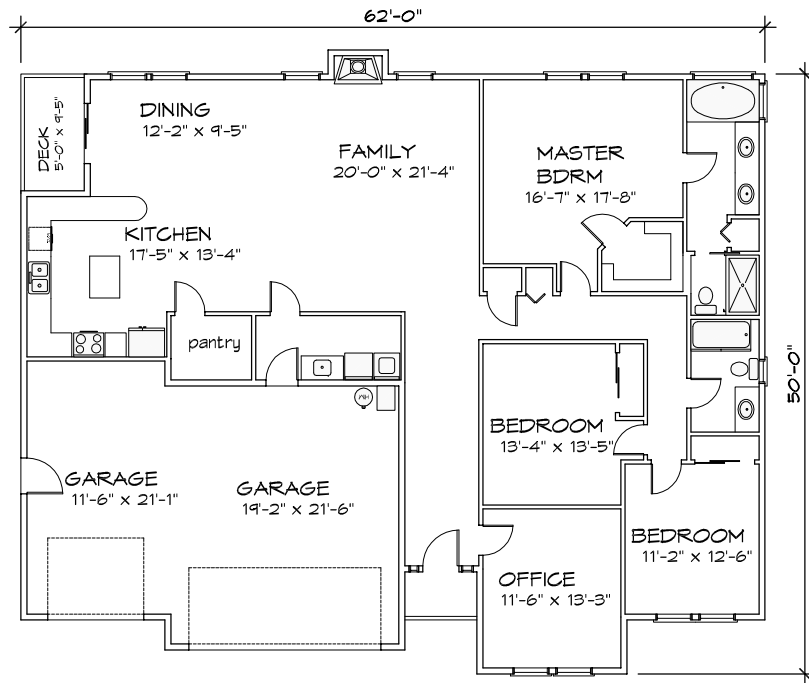

THE OGDEN-B

2183 TOTAL SQUARE FEET

9' CEILINGS ON MAIN FLOOR

Planstech Design

By Robert M. Bigelow

Tel. 503 201-4991 - P.O. Box 370 Oregon City, OR 97045

www.planstech.com

The
Oregon City
Collection