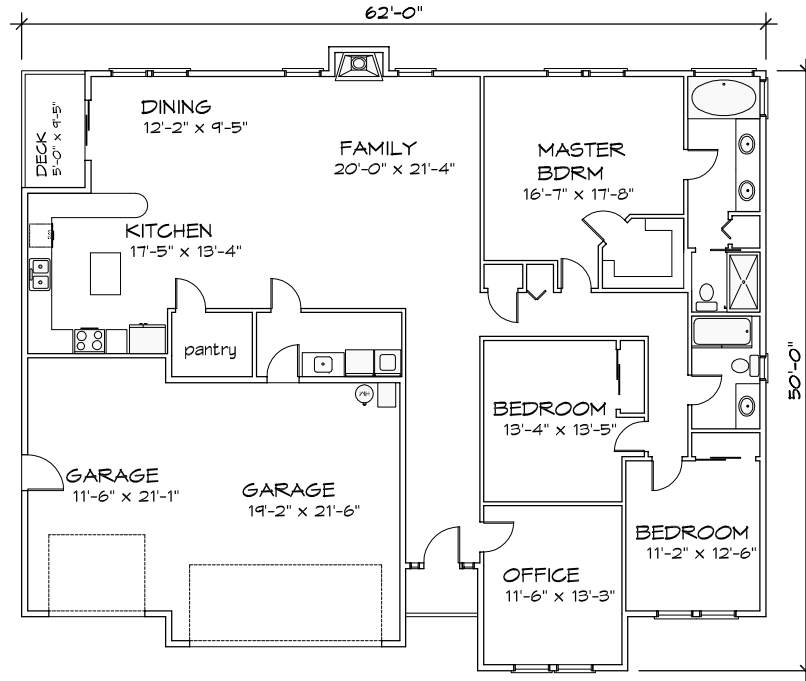

THE OGDEN-C

2183 TOTAL SQUARE FEET

9' CEILINGS ON MAIN FLOOR

Planstech Design

By Robert M. Bigelow

Tel. 503 201-4991 - P.O. Box 370 Oregon City, OR 97045

www.planstech.com

The
Oregon City
Collection