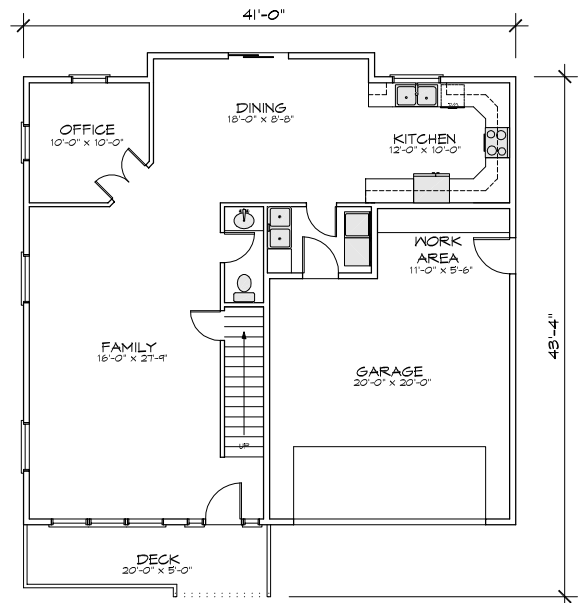

THE PRESCOTT

1882 TOTAL SQUARE FEET

9' CEILINGS ON MAIN FLOOR

UPPER FLOOR

781 SQUARE FEET

MAIN FLOOR

1101 SQUARE FEET

Planstech Design