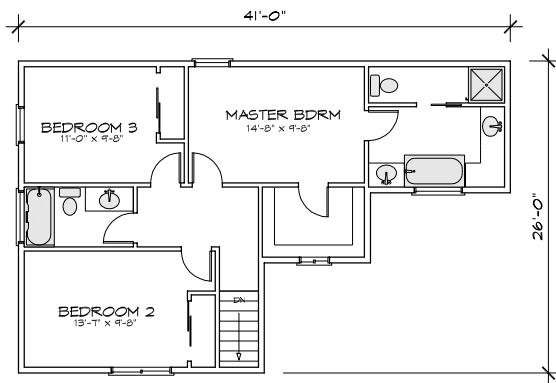

THE PRESCOTT

1882 TOTAL SQUARE FEET

9' CEILINGS ON MAIN FLOOR

UPPER FLOOR

781 SQUARE FEET

MAIN FLOOR

1101 SQUARE FEET

Planstech Design