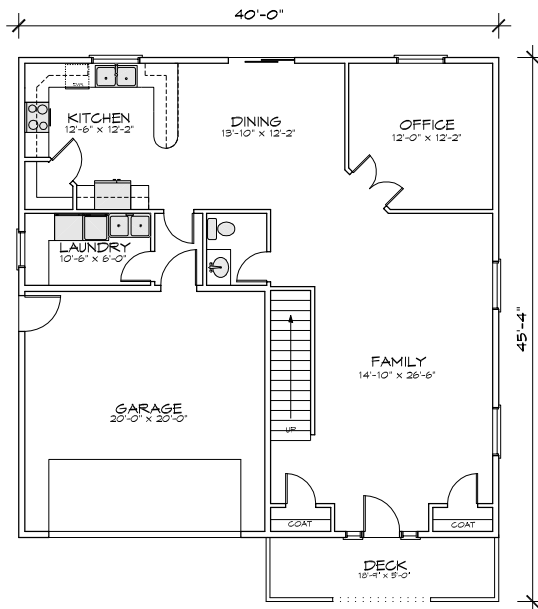

# THE RANDALL

1991 TOTAL SQUARE FEET

9' CEILINGS ON MAIN FLOOR

UPPER FLOOR

822 SQUARE FEET

MAIN FLOOR

1169 SQUARE FEET

*Planstech Design*