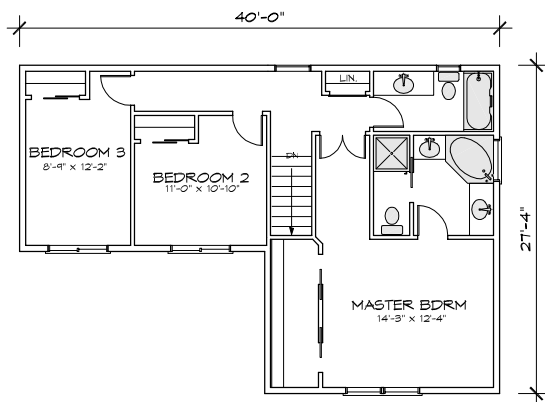

# THE RANDALL

1991 TOTAL SQUARE FEET

9' CEILINGS ON MAIN FLOOR

UPPER FLOOR

822 SQUARE FEET

MAIN FLOOR

1169 SQUARE FEET

*Planstech Design*