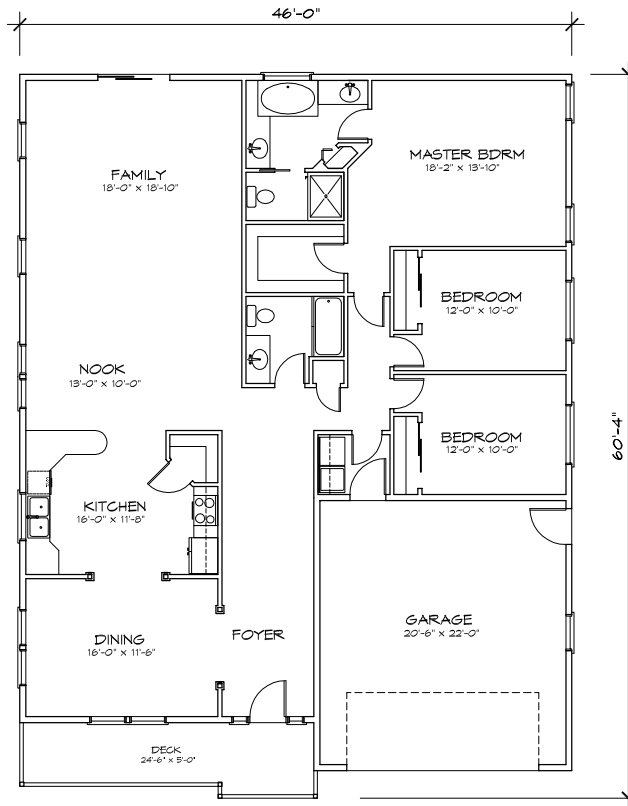

# THE SILVERWOOD-C

2085 TOTAL SQUARE FEET

9' CEILINGS ON MAIN FLOOR

MAIN FLOOR  
2085 SQUARE FEET

*Planstech Design*

*By Robert M. Bigelow*

*Tel. 503 201-4991 - P.O. Box 370 Oregon City, OR 97045*

*www.planstech.com*