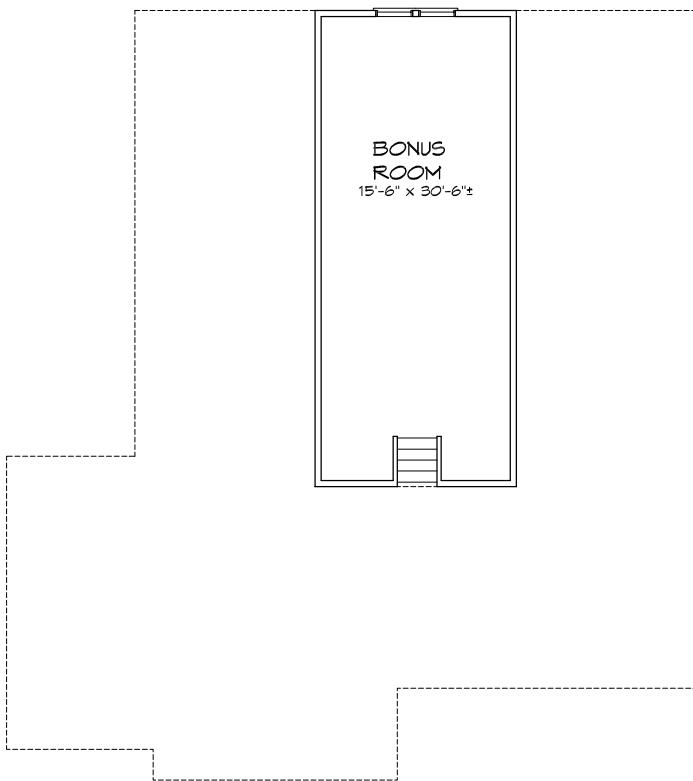

# THE SILVERWOOD-F

2473 TOTAL S.F.

9' CEILINGS ON MAIN FLOOR

## BONUS

643± SQUARE FEET

## MAIN FLOOR

2238 SQUARE FEET

*Planstech Design*

*By Robert M. Bigelow*

*503 201-4991*

*www.planstech.com*