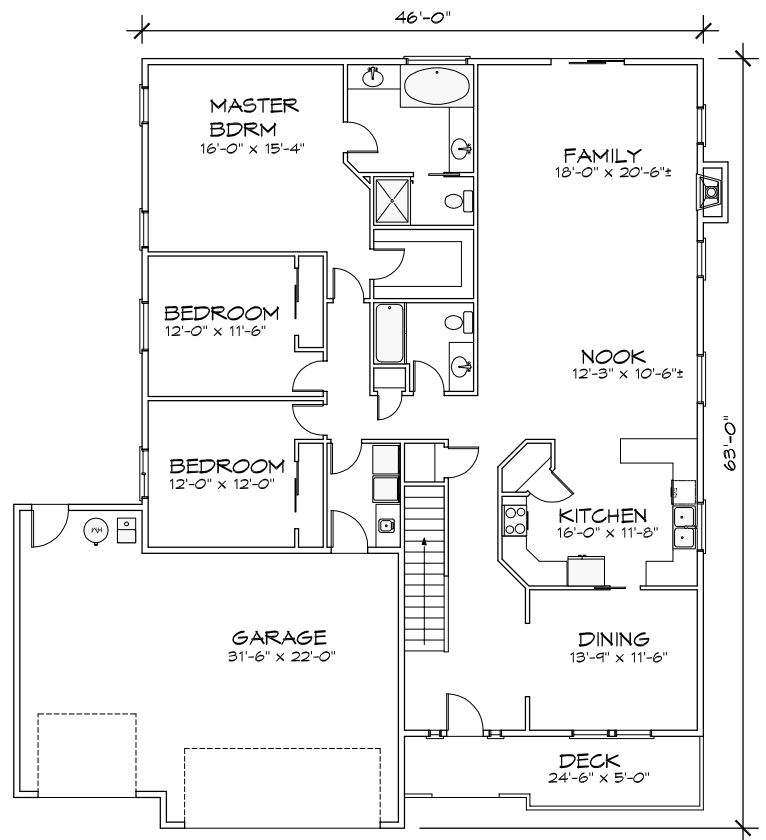

# THE SILVERWOOD-F

2473 TOTAL S.F.

9' CEILINGS ON MAIN FLOOR

## BONUS

643± SQUARE FEET

## MAIN FLOOR

2238 SQUARE FEET

*Planstech Design*

*By Robert M. Bigelow*

*503 201-4991*

*www.planstech.com*