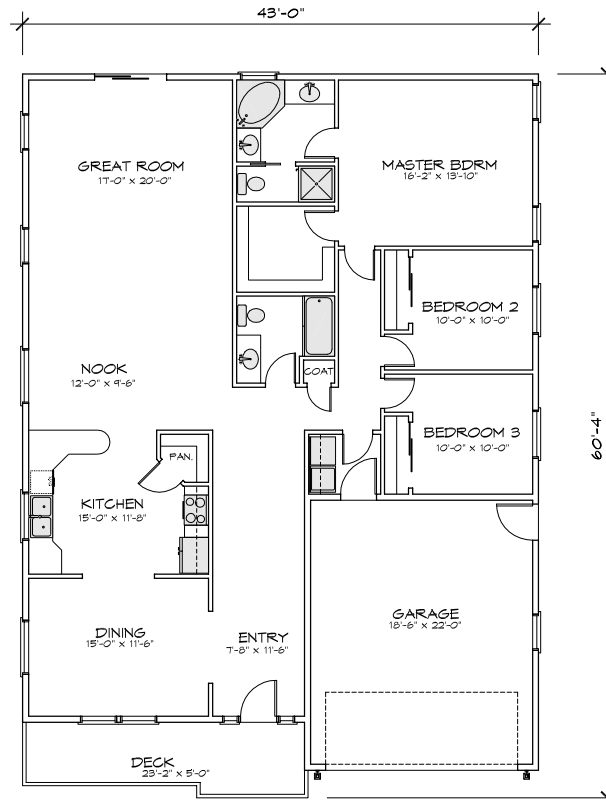

# THE SILVERWOOD

1960 TOTAL SQUARE FEET

9' CEILINGS ON MAIN FLOOR

MAIN FLOOR

1960 SQUARE FEET

*Planstech Design*

*By Robert M. Bigelow*

*Tel. 503 201-4991 - P.O. Box 370 Oregon City, OR 97045*