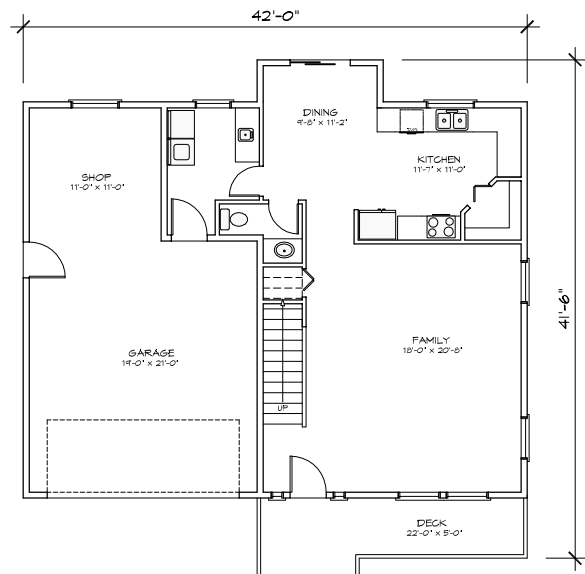

THE STATTON

1624 TOTAL SQUARE FEET

9' CEILINGS ON MAIN FLOOR

UPPER FLOOR

763 SQUARE FEET

MAIN FLOOR

861 SQUARE FEET

Planstech Design