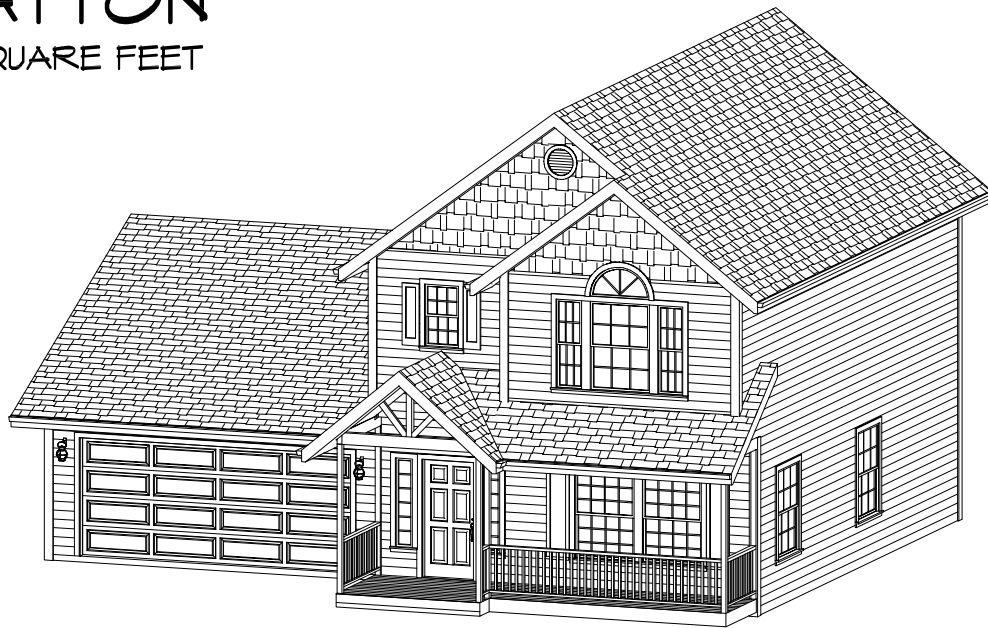

THE STATTON

1624 TOTAL SQUARE FEET

9' CEILINGS ON MAIN FLOOR

UPPER FLOOR

763 SQUARE FEET

MAIN FLOOR

861 SQUARE FEET

Planstech Design