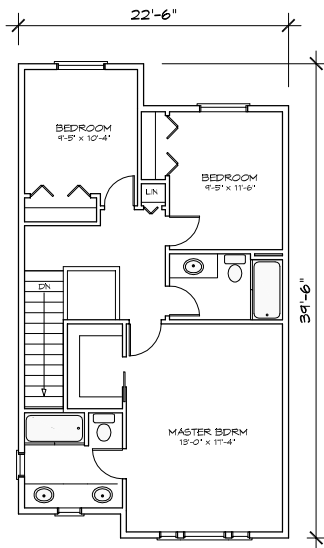

THE STATTON

1624 TOTAL SQUARE FEET

9' CEILINGS ON MAIN FLOOR

UPPER FLOOR

763 SQUARE FEET

MAIN FLOOR

861 SQUARE FEET

Planstech Design