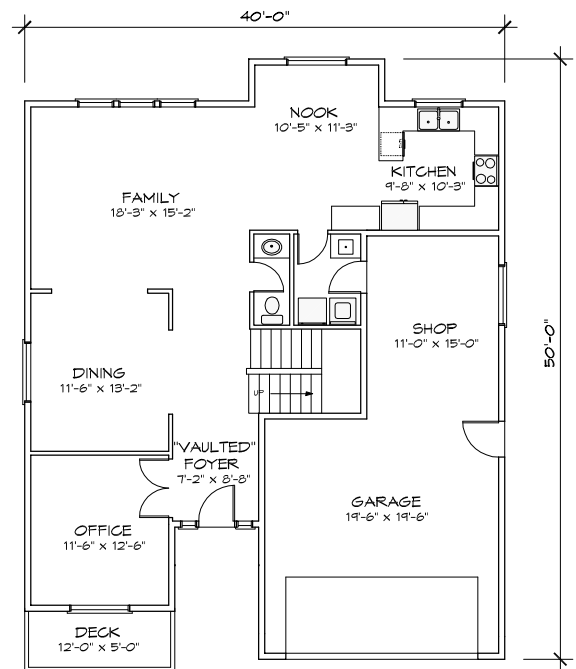

# THE WOODGLEN-D

2144 TOTAL SQUARE FEET

9' CEILINGS ON MAIN FLOOR

UPPER FLOOR

964 SQUARE FEET

MAIN FLOOR

1180 SQUARE FEET

*Planstech Design*