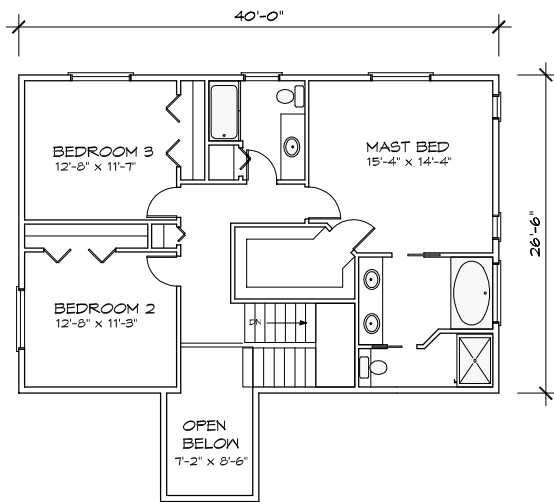

# THE WOODGLEN-D

2144 TOTAL SQUARE FEET

9' CEILINGS ON MAIN FLOOR

UPPER FLOOR

964 SQUARE FEET

MAIN FLOOR

1180 SQUARE FEET

*Planstech Design*