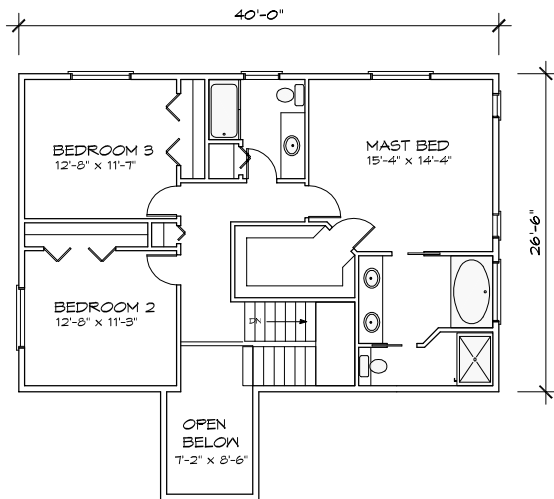

THE WOODGLEN-H

2144 TOTAL SQUARE FEET

9' CEILINGS ON MAIN FLOOR

UPPER FLOOR
964 SQUARE FEET

MAIN FLOOR
1180 SQUARE FEET

Planstech Design

By Robert M. Bigelow

Tel. 503 201-4991 - P.O. Box 370 Oregon City, OR 97045