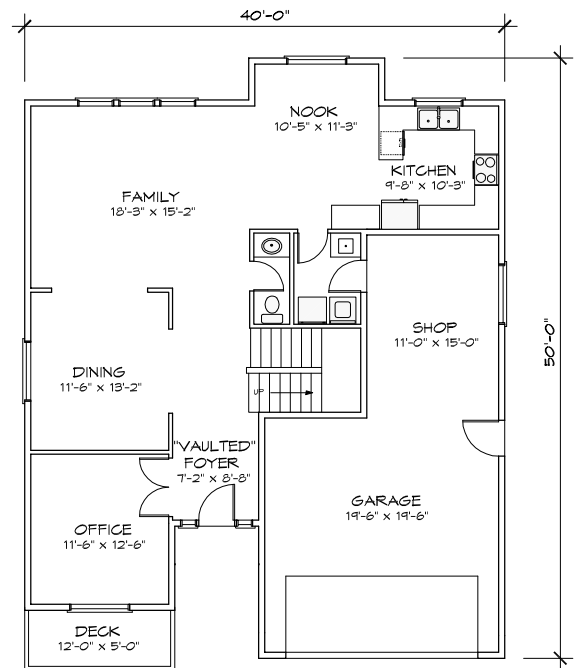

THE WOODGLEN-H

2144 TOTAL SQUARE FEET

9' CEILINGS ON MAIN FLOOR

UPPER FLOOR
964 SQUARE FEET

MAIN FLOOR
1180 SQUARE FEET

Planstech Design

By Robert M. Bigelow

Tel. 503 201-4991 - P.O. Box 370 Oregon City, OR 97045