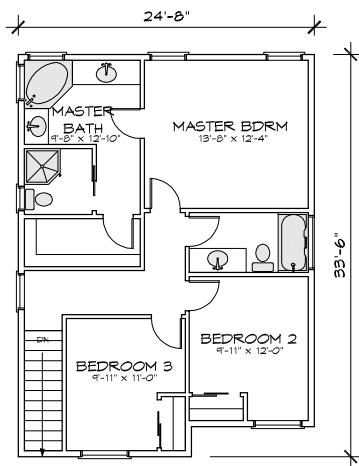

THE ANDREA-B

1893 TOTAL SQUARE FEET

9' CEILINGS ON MAIN FLOOR

UPPER FLOOR

755 SQUARE FEET

MAIN FLOOR

1138 SQUARE FEET

Planstech Design