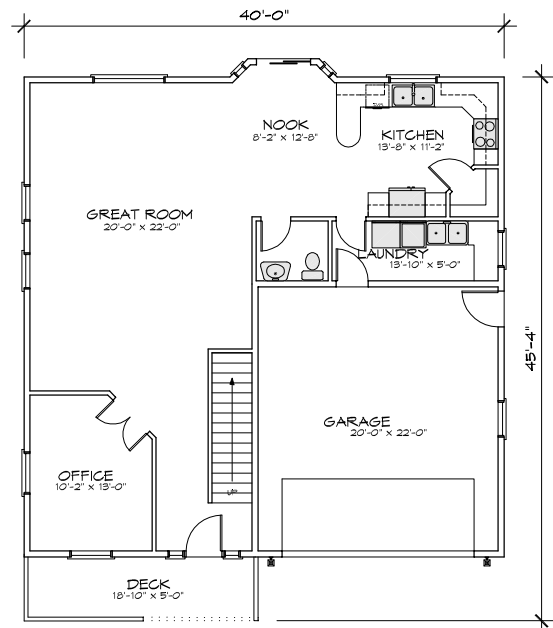

THE ANDREA-B

1893 TOTAL SQUARE FEET

9' CEILINGS ON MAIN FLOOR

UPPER FLOOR

755 SQUARE FEET

MAIN FLOOR

1138 SQUARE FEET

Planstech Design