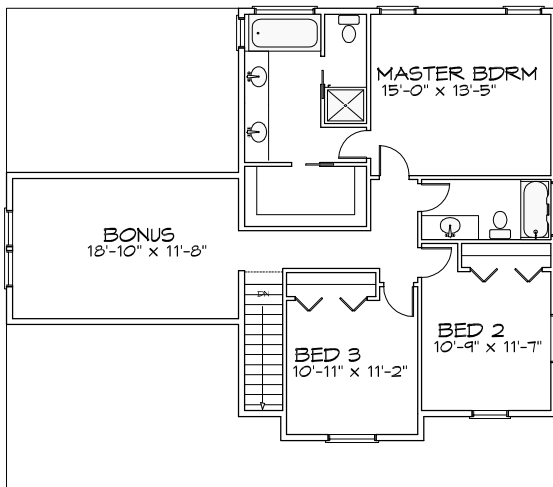

THE ANDREA-K

2447 TOTAL S.F.

9' CEILINGS ON MAIN FLOOR

UPPER FLOOR

872 SQUARE FEET

BONUS

245 SQUARE FEET

MAIN FLOOR

1330 SQUARE FEET

Planstech Design

By Robert M. Bigelow

Tel. 503 201-4991 - P.O. Box 370 Oregon City, OR 97045

www.planstech.com