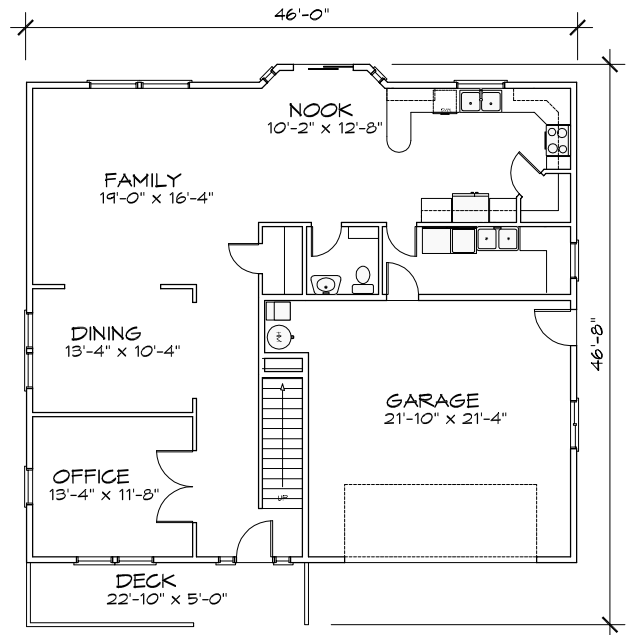

THE ANDREA-K

2447 TOTAL S.F.

9' CEILINGS ON MAIN FLOOR

UPPER FLOOR

872 SQUARE FEET

BONUS

245 SQUARE FEET

MAIN FLOOR

1330 SQUARE FEET

Planstech Design

By Robert M. Bigelow

Tel. 503 201-4991 - P.O. Box 370 Oregon City, OR 97045

www.planstech.com