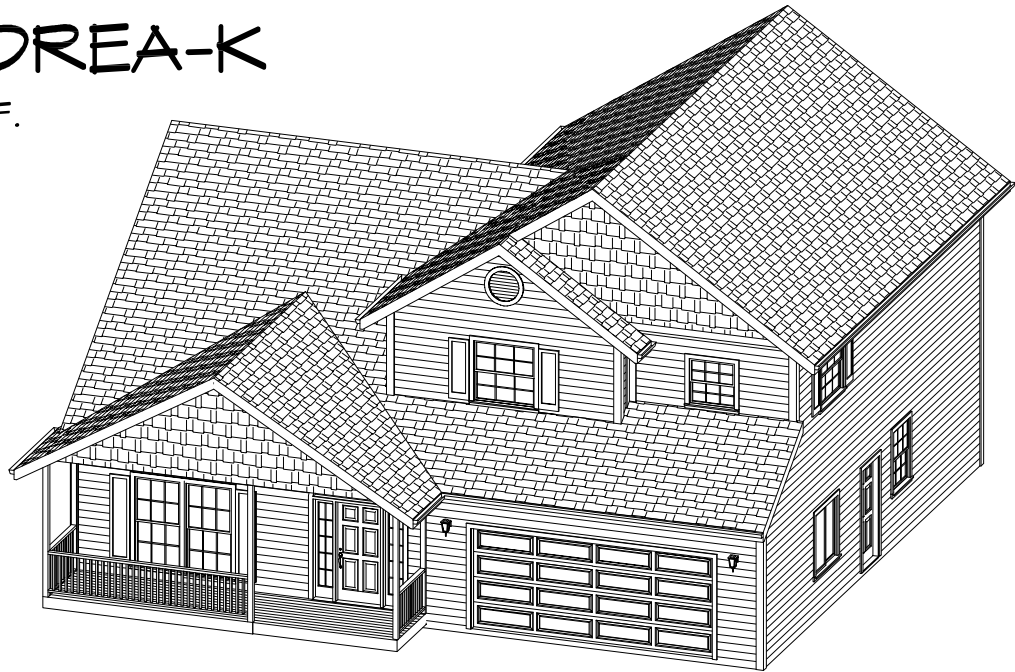

THE ANDREA-K

2447 TOTAL S.F.

9' CEILINGS ON MAIN FLOOR

UPPER FLOOR

872 SQUARE FEET

BONUS

245 SQUARE FEET

MAIN FLOOR