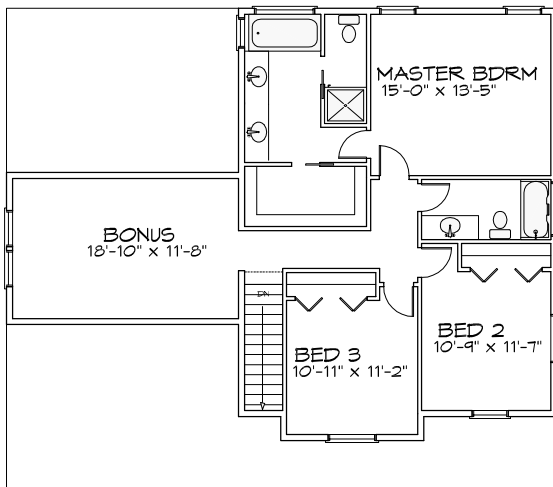

THE ANDREA-H

2452 TOTAL S.F.

9' CEILINGS ON MAIN FLOOR

UPPER FLOOR

877 SQUARE FEET

BONUS

245 SQUARE FEET

MAIN FLOOR

1330 SQUARE FEET

Planstech Design

By Robert M. Bigelow

Tel. 503 201-4991 - P.O. Box 370 Oregon City, OR 97045

www.planstech.com