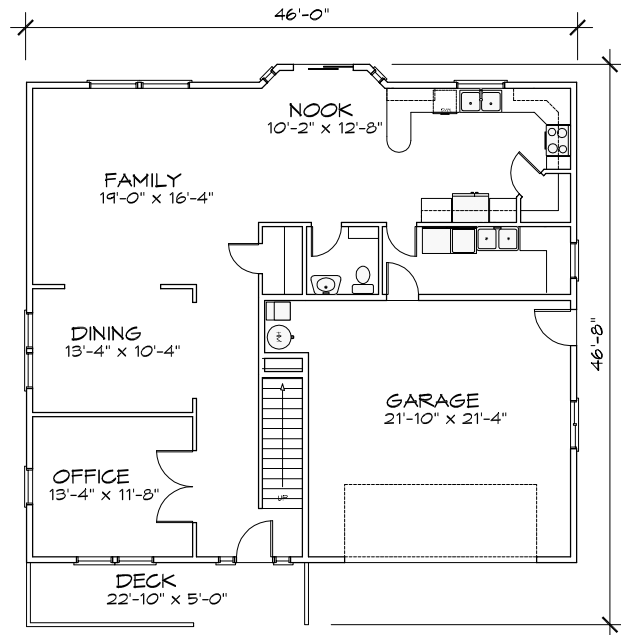

THE ANDREA-H

2452 TOTAL S.F.

9' CEILINGS ON MAIN FLOOR

UPPER FLOOR

877 SQUARE FEET

BONUS

245 SQUARE FEET

MAIN FLOOR

1330 SQUARE FEET

Planstech Design

By Robert M. Bigelow

Tel. 503 201-4991 - P.O. Box 370 Oregon City, OR 97045

www.planstech.com