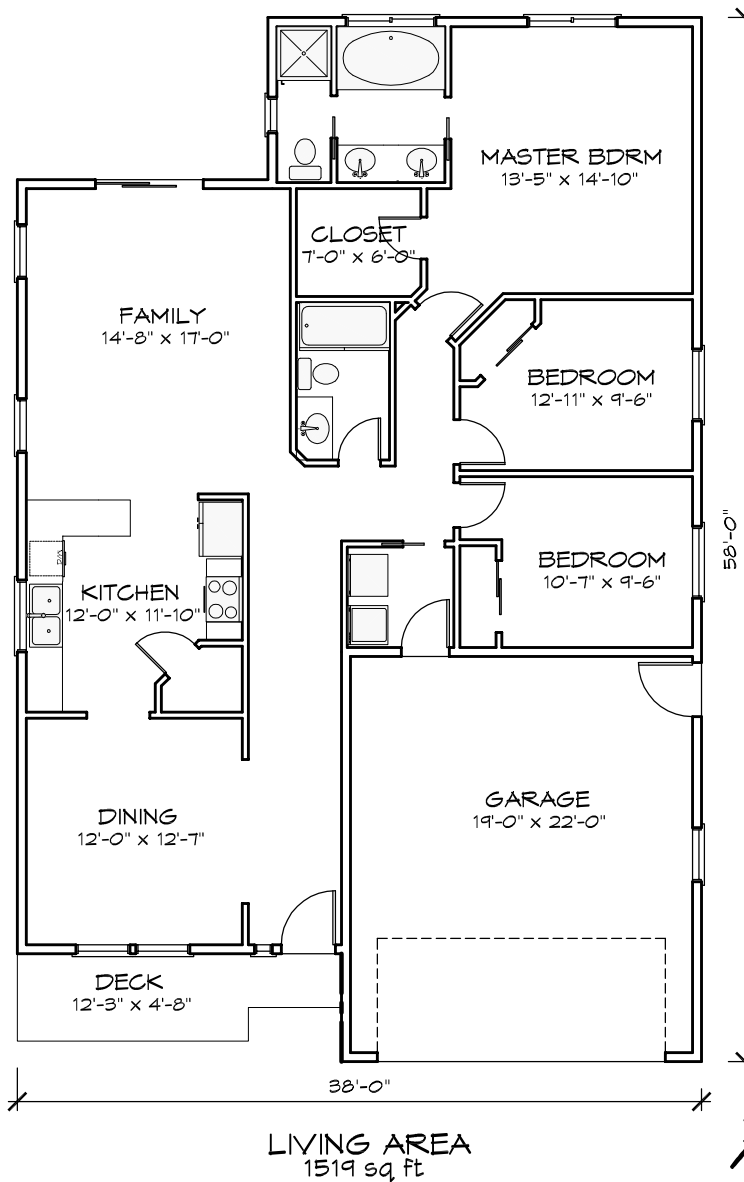

THE SILVERWOOD-G

1519 TOTAL SQUARE FEET

9' CEILINGS ON MAIN FLOOR

Planstech Design

By Robert M. Bigelow

Tel. 503.201.4991 - P.O. Box 370 Oregon City, OR 97045

www.planstech.com