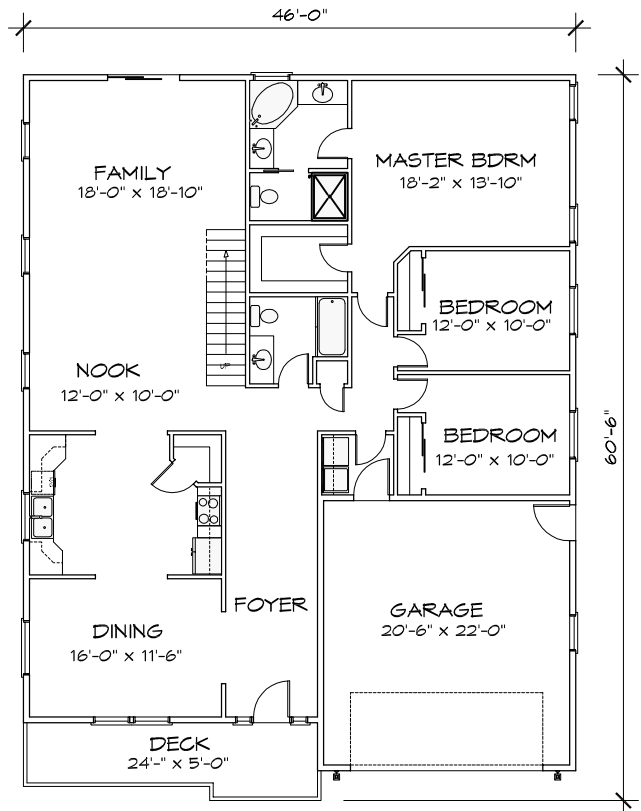

# THE SILVERWOOD-D

2473 TOTAL S.F.

9' CEILINGS ON MAIN FLOOR

**BONUS**  
388 SQUARE FEET

**MAIN FLOOR**  
2085 SQUARE FEET

*Planstech Design*

*By Robert M. Bigelow*

*Tel. 503 201-4991 - P.O. Box 370 Oregon City, OR 97045*